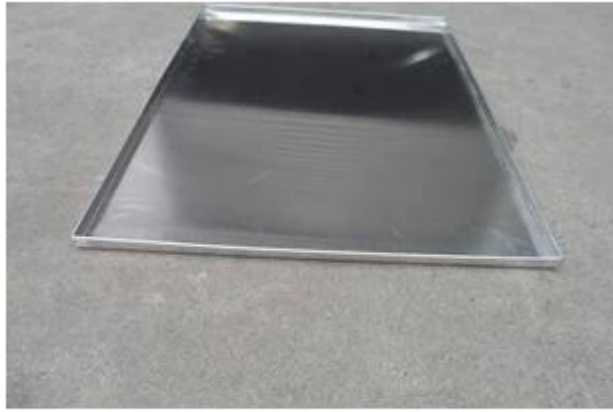

**Customized size
and thickness**