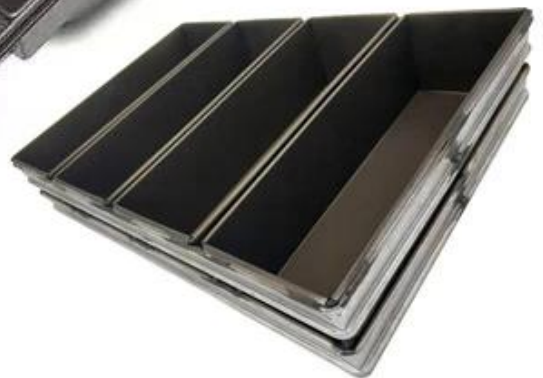

## More Customized Strap Loaf Pans from Tsingbuy

Customized shape  
Customized size  
Rack matched