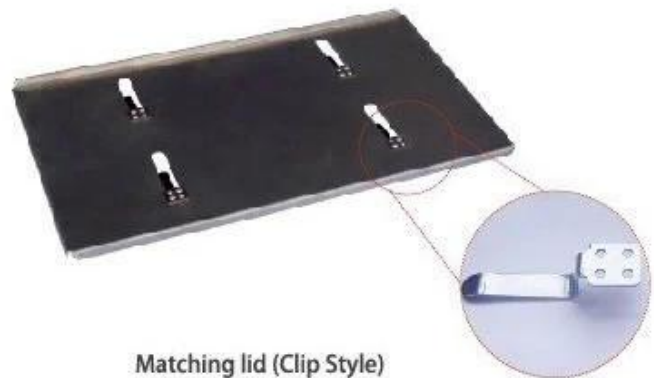

## Customized Single Loaf Pan

- A.Top length of the item
- B.Top width of the item
- C.Bottom length of the item
- D.Bottom width of the item
- H.Height

## Customized Strapped Loaf Pan Sets

- A.Overall Length
- C.Overall Width
- D.Depth
- E.Frame Height
- F.Center-to-center
- G.Pan Distance

Flat handle

Frame handle

no handle

Matching lid (Drop Style)

Matching lid (Clip Style)