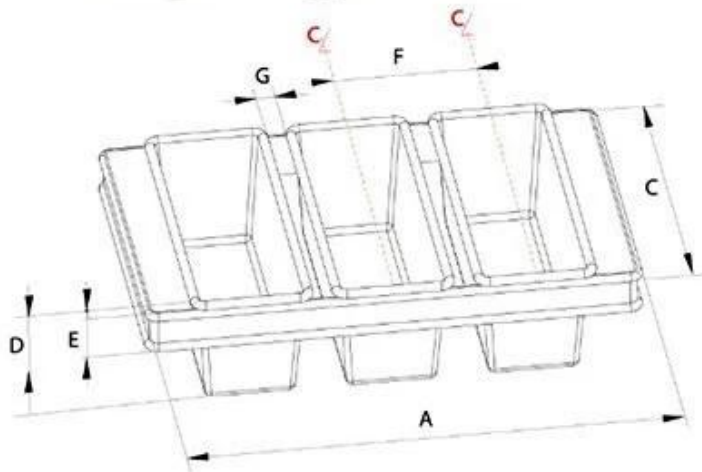

## More Customized Strap Loaf Pans from Tsingbuy

Customized shape  
Customized size  
Rack matched

## Customized Single Loaf Pan

- A.Top length of the item
- B.Top width of the item
- C.Bottom length of the item
- D.Bottom width of the item
- H.Height

## Customized Strapped Loaf Pan Sets

- A.Overall Length
- C.Overall Width
- D.Depth
- E.Frame Height
- F.Center-to-center
- G.Pan Distance

Flat handle

Frame handle

no handle

Matching lid (Drop Style)

Matching lid (Clip Style)