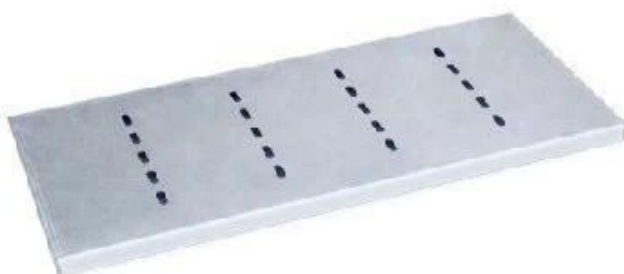

## Customized Single Loaf Pan

- A.Top length of the item
- B.Top width of the item
- C.Bottom length of the item
- D.Bottom width of the item
- H.Height

## Customized Strapped Loaf Pan Sets

- A.Overall Length
- C.Overall Width
- D.Depth
- E.Frame Height
- F.Center-to-center
- G.Pan Distance

Flat handle

Frame handle

no handle

Matching lid (Drop Style)

Matching lid (Clip Style)