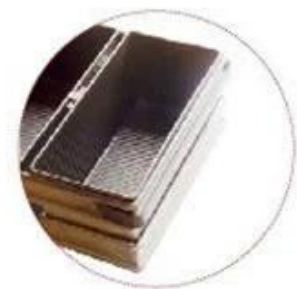

## Customized Single Loaf Pan

- A.Top length of the item
- B.Top width of the item
- C.Bottom length of the item
- D.Bottom width of the item
- H.Height

## Customized Strapped Loaf Pan Sets

- A.Overall Length
- C.Overall Width
- D.Depth
- E.Frame Height
- F.Center-to-center
- G.Pan Distance

Flat handle

Frame handle

no handle

Matching lid (Drop Style)

Matching lid (Clip Style)