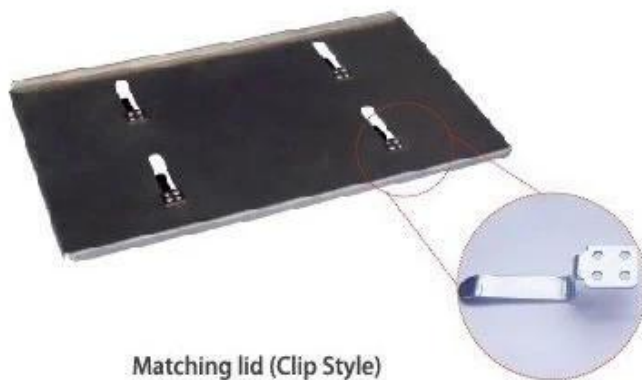

## Customized Single Loaf Pan

- A.Top length of the item
- B.Top width of the item
- C.Bottom length of the item
- D.Bottom width of the item
- H.Height

## Customized Strapped Loaf Pan Sets

- A.Overall Length
- C.Overall Width
- D.Depth
- E.Frame Height
- F.Center-to-center
- G.Pan Distance

Flat handle

Frame handle

no handle

Matching lid (Drop Style)

Matching lid (Clip Style)