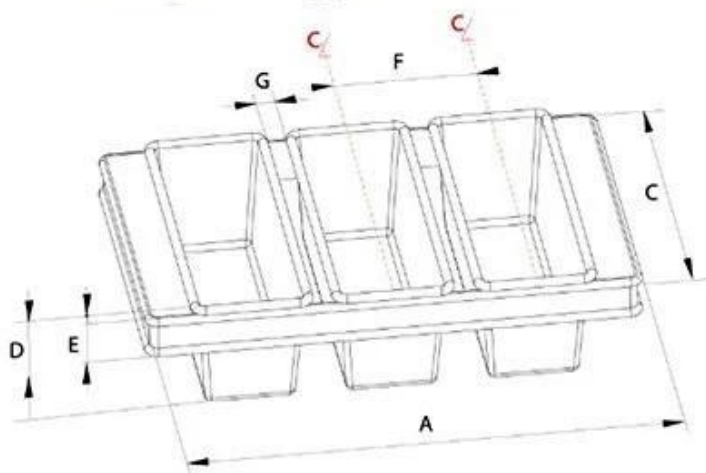

## Customized Single Loaf Pan

- A.Top length of the item
- B.Top width of the item
- C.Bottom length of the item
- D.Bottom width of the item
- H.Height

## Customized Strapped Loaf Pan Sets

- A.Overall Length
- C.Overall Width
- D.Depth
- E.Frame Height
- F.Center-to-center
- G.Pan Distance

Flat handle

Frame handle

no handle

Matching lid (Drop Style)

Matching lid (Clip Style)