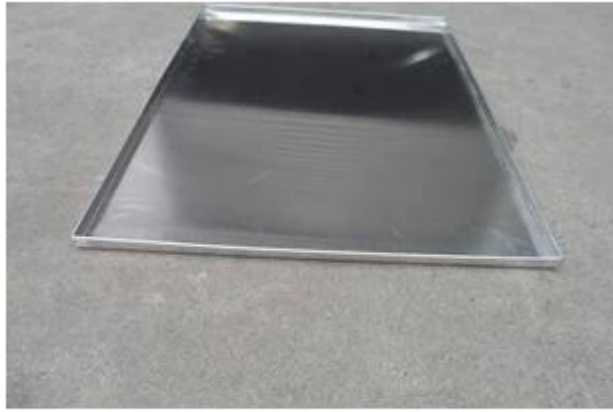

### Immagini dei prodotti :

**Machine stamped  
perforated / flat design**

**Standard size**

**natural /teflon /silicone coating**

**handmade  
workmanship**

**turnup hem  
right-angle baking tray  
Any size and thickness  
is acceptance**

**Right-angle  
baking tray**

**Customized size  
and thickness**

**Aluminum/alusteel  
perforated/flat  
natural/with coating**