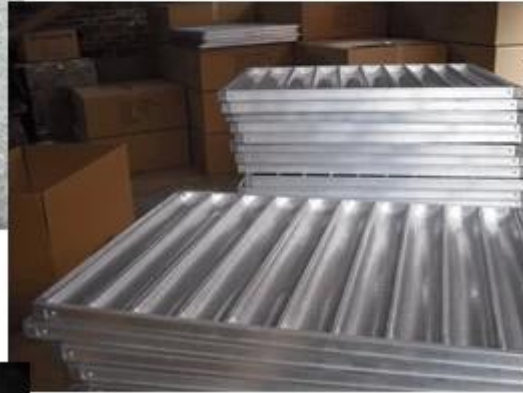

Customized design

Customized size

Possibilità di personalizzare

descrizione dell'articolo	Ovassoio per baguette con cornice a penna	Cvassoio per baguette con telaio chiuso	Svassoio per baguette griglia in acciaio inox
Codice articolo	TSFP01	TSFP02	TSFP03
Materiale	Alluminio Sacciaio inossidabile	Alluminio	Sacciaio inossidabile