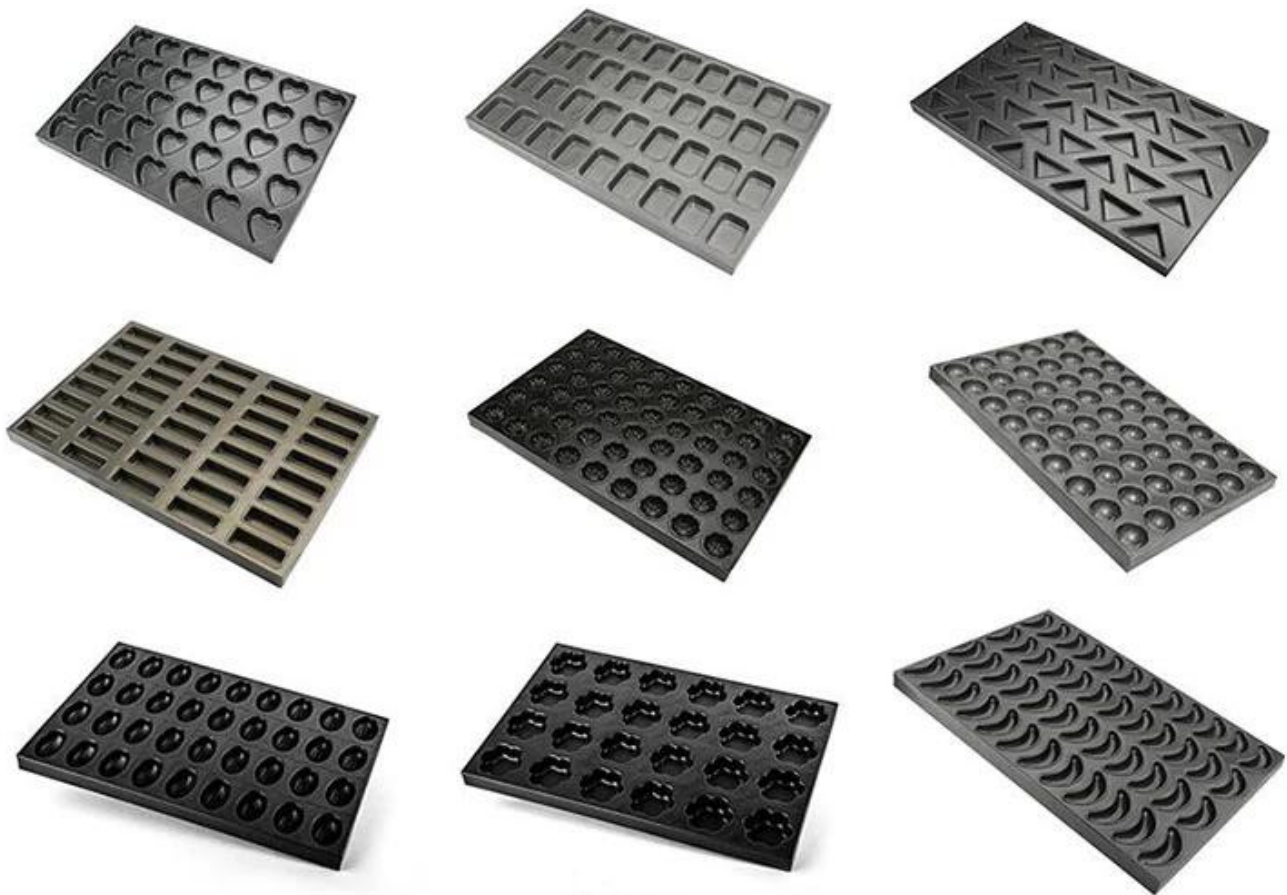

## Multi-mould Pan

Machine Stamp

Aluminized steel

Round corner

Nature/Teflon Coating/

Silicone Coating