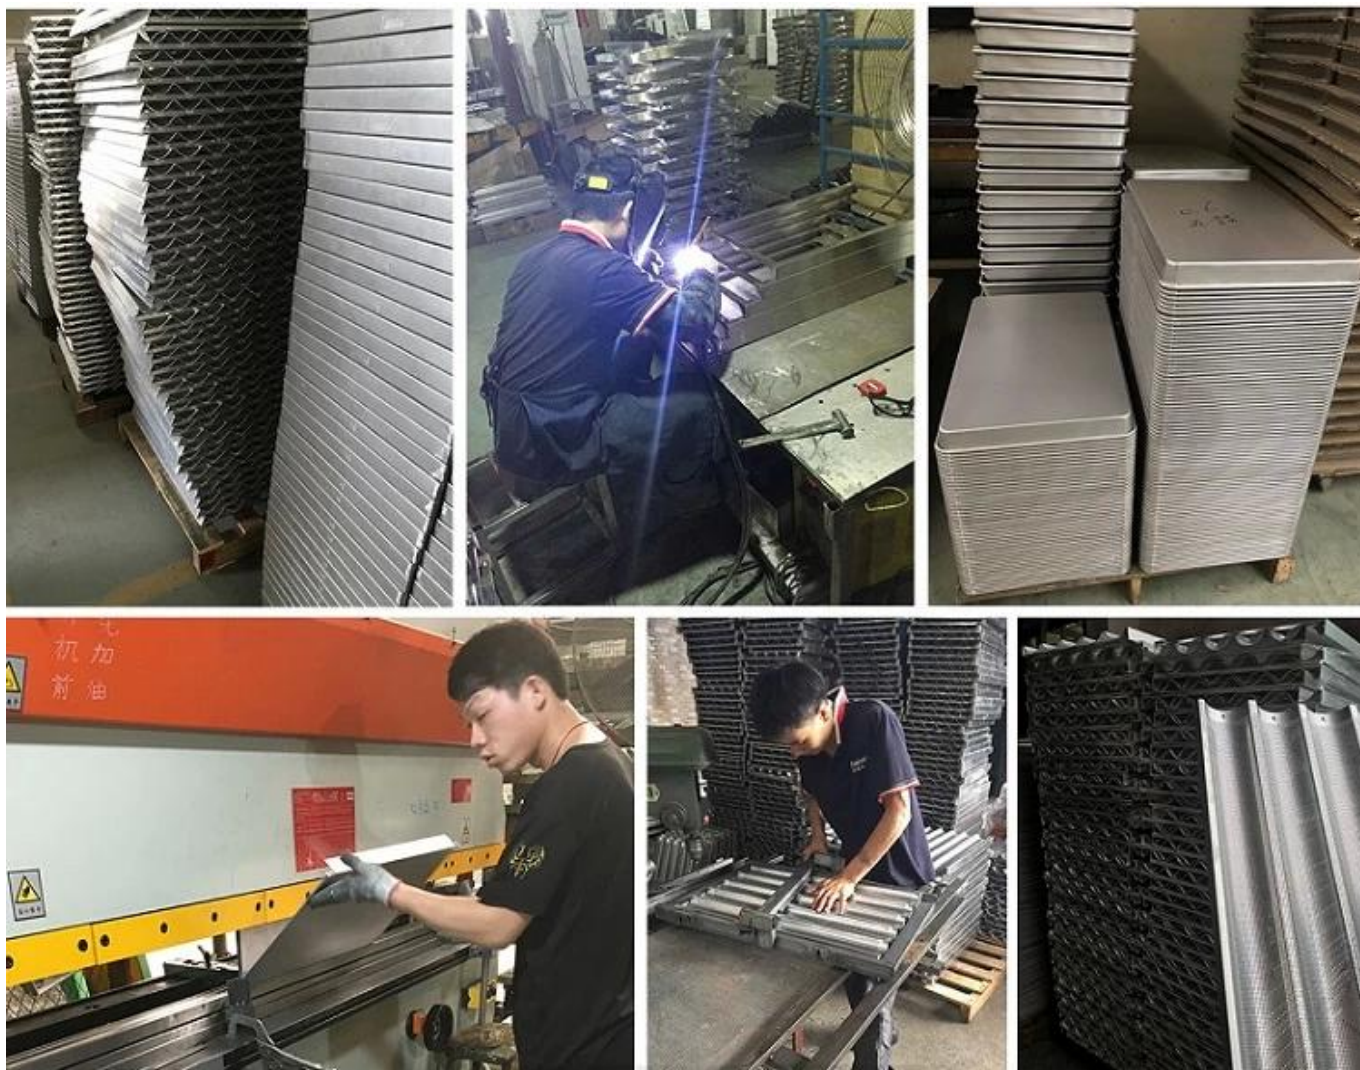

Contattaci

Zoe Lee		TSINGBUY INDUSTRY LIMITED FACTORY PLANET OEM & ODM - Bakeware and Customization	
Tel	+86 186 1186 6087	+86 0755-85234769	
Email	marketing@tsingbuy.com		
Skype	+86 186 1186 6087		
Whatsapp	+86 186 1186 6087		
Web	www.chinabakeware.com		
ADD	2 Floor B1 Building, No 22 Dafu Industry park, Guanlan, Longhua District, Shenzhen, China 518110