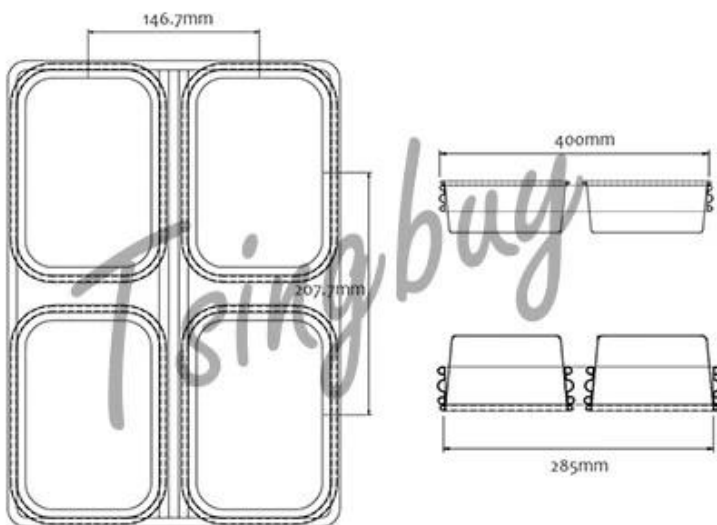

Design Chart for reference