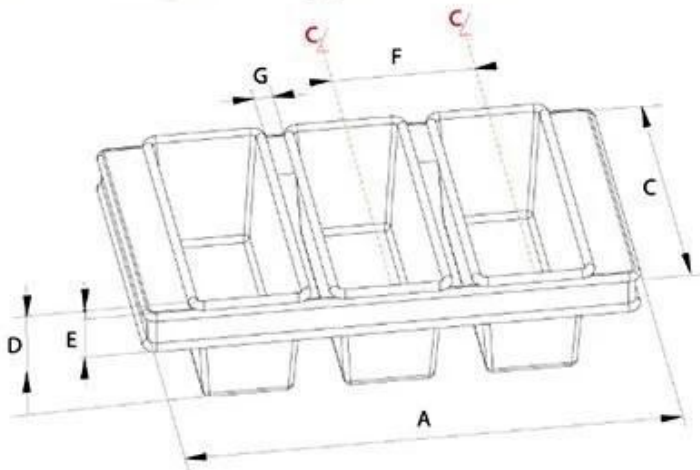

More Customized Strap Loaf Pans from Tsingbuy

Customized Single Loaf Pan

- A. Top length of the item
- B. Top width of the item
- C. Bottom length of the item
- D. Bottom width of the item
- H. Height

Customized Strapped Loaf Pan Sets

- A. Overall Length
- C. Overall Width
- D. Depth
- E. Frame Height
- F. Center-to-center
- G. Pan Distance

Flat handle

Frame handle

no handle

Matching lid (Drop Style)

Matching lid (Clip Style)

Customized shape
Customized size
Rack matched