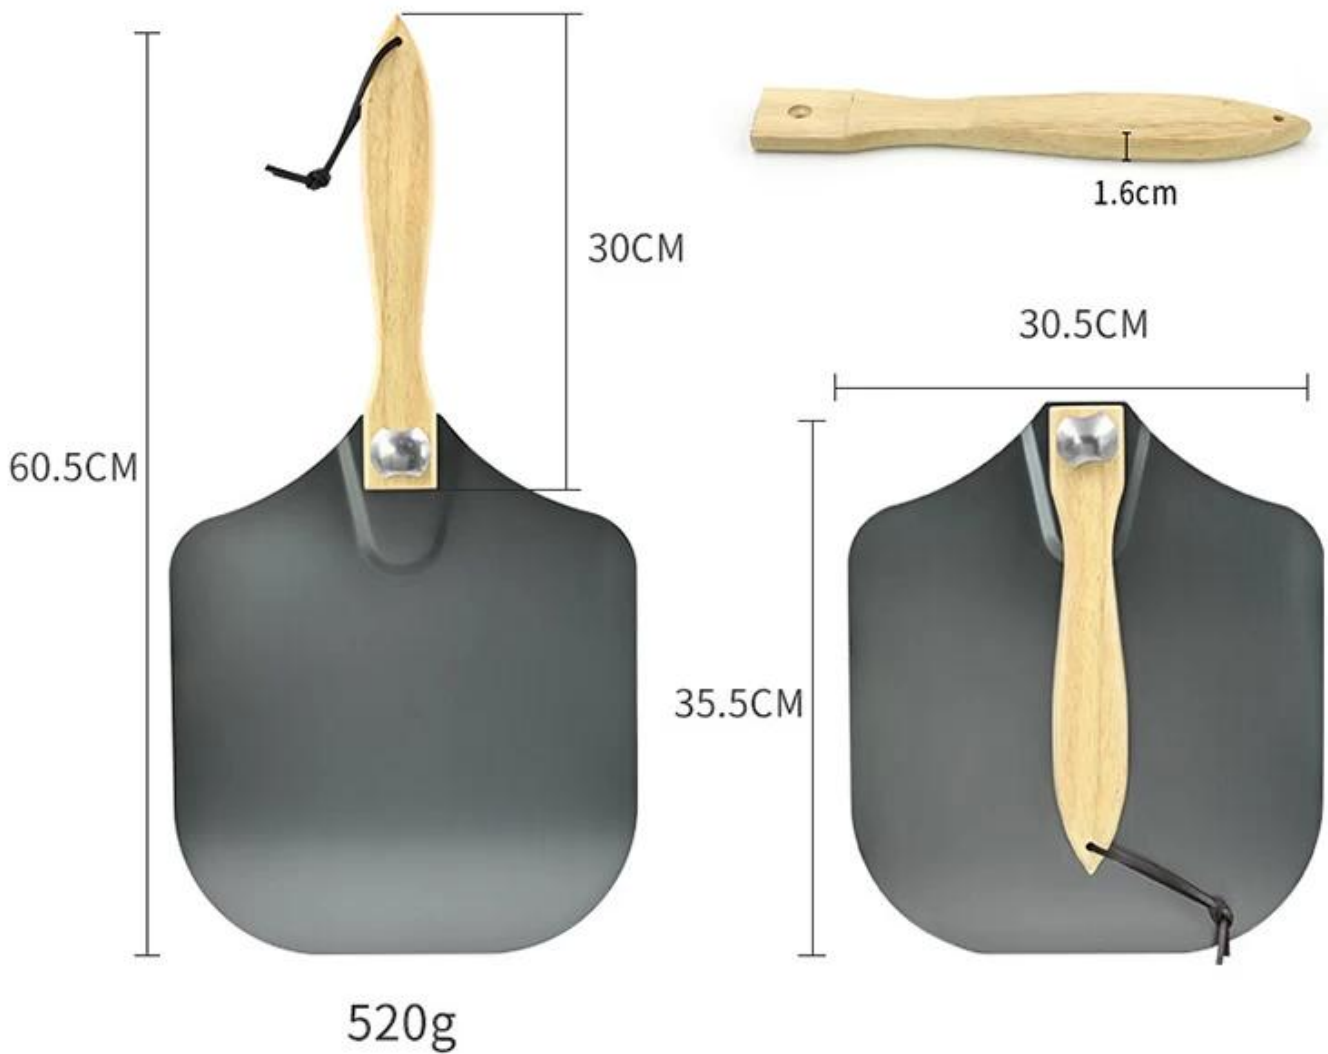

Be designed carefully  
Bring more convenience

foldable

large surface

healthy and safe

No odor

IT IS EASY AND EVEN FOR ROLLING DOUGH

Be used to transfer cake, bread, pizza safely

# Specifications

product name: aluminum pizza shovel

material: aluminum + rubber wood handle

size: 12x14 inch, 1.5mm thick, 692g

box size: 37x31.5x3.5cm

carton: 15boxes/carton, 38x32x54cm, 11.5KGS

## Folding storage

The handle is foldable, solid wood handle,  
saving storage space