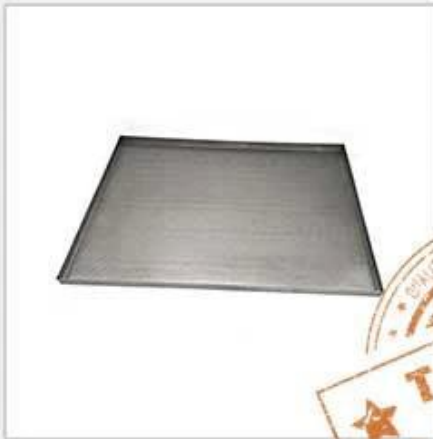

# Handmade Sheet Pans

400\*720mm

U-shaped

Square

nonstick

600\*800mm

inclined edge