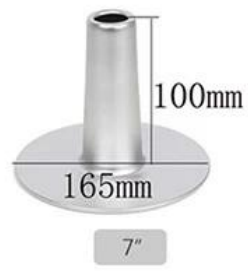

<b>Misurare</b>	<b>Dimensione del padella rotondo con fondo rimovibile (diametro superiore x diametro inferiore x altezza)</b>	<b>dimensione del tubo abbinata (diametro inferiore x altezza)</b>
4 pollici	113x95x47mm	92x50mm
5 pollici	144x120x50mm	120x60mm
6 pollici	170x143x71mm	139x80mm
7 pollici	198x168x71mm	165x100mm
8 pollici	225x200x78mm	195x100mm
9 pollici	250x218x83mm	215x110mm
10 pollici	278x245x82mm	240x110mm

product specifications

4 inches  
weight: 64g  
thickness: 0,8mm

5 inches  
weight: 112g  
thickness: 0.8mm

6 inches  
weight: 178g  
thickness: 1.0mm

7 inches  
weight: 233g  
thickness: 1.0mm

8 inches  
weight: 274g  
thickness: 1.0mm

9 inches  
weight: 300g  
thickness: 1.0mm

10 inches  
weight: 400g  
thickness: 1.0mm

Matched Tube Sizes

4"

5"

6"

7"

8"

9"

10"

11 inches  
weight: 470g  
thickness: 1.0mm

12 inches  
weight: 520g  
thickness: 1.0mm

14 inches  
weight: 675g  
thickness: 1.0mm

Clic [alluminiotubotortapadella fornitore](#) per profondo Bundt tortapadellail giro tortamuffa (stesso genere Bundt padella ma insieme a più grande profondità).