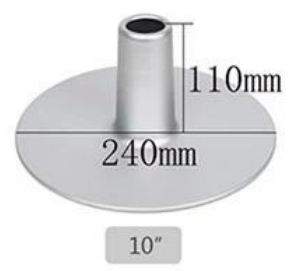

<b>Misurare</b>	<b>Dimensione del padella rotondo con fondo rimovibile (diametro superiore x diametro inferiore x altezza)</b>	<b>dimensione del tubo abbinata (diametro inferiore x altezza)</b>
4 pollici	113x95x47mm	92x50mm
5 pollici	144x120x50mm	120x60mm
6 pollici	170x143x71mm	139x80mm
7 pollici	198x168x71mm	165x100mm
8 pollici	225x200x78mm	195x100mm
9 pollici	250x218x83mm	215x110mm
10 pollici	278x245x82mm	240x110mm

product specifications

4 inches  
weight: 64g  
thickness: 0,8mm

5 inches  
weight: 112g  
thickness: 0.8mm

6 inches  
weight: 178g  
thickness: 1.0mm

7 inches  
weight: 233g  
thickness: 1.0mm

8 inches  
weight: 274g  
thickness: 1.0mm

9 inches  
weight: 300g  
thickness: 1.0mm

10 inches  
weight: 400g  
thickness: 1.0mm

Matched Tube Sizes

4"

5"

6"

7"

8"

9"

10"

11 inches  
weight: 470g  
thickness: 1.0mm

12 inches  
weight: 520g  
thickness: 1.0mm

14 inches  
weight: 675g  
thickness: 1.0mm

Clic [alluminiotubotortapadella fornitore](#) per profondo Bundt tortapadellail giro tortamuffa (stesso genere Bundt padella ma insieme a più grande profondità).