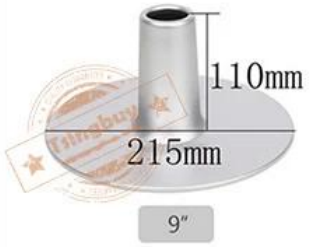

<b>Misurare</b>	<b>Dimensione del padella rotondo con fondo rimovibile (diametro superiore x diametro inferiore x altezza)</b>	<b>dimensione del tubo abbinata (diametro inferiore x altezza)</b>
4 pollici	113x95x47mm	92x50mm
5 pollici	144x120x50mm	120x60mm
6 pollici	170x143x71mm	139x80mm
7 pollici	198x168x71mm	165x100mm
8 pollici	225x200x78mm	195x100mm
9 pollici	250x218x83mm	215x110mm
10 pollici	278x245x82mm	240x110mm

product specifications

4 inches  
weight: 64g  
thickness: 0,8mm

5 inches  
weight: 112g  
thickness: 0.8mm

6 inches  
weight: 178g  
thickness: 1.0mm

7 inches  
weight: 233g  
thickness: 1.0mm

8 inches  
weight: 274g  
thickness: 1.0mm

9 inches  
weight: 300g  
thickness: 1.0mm

10 inches  
weight: 400g  
thickness: 1.0mm

Matched Tube Sizes

4"

5"

6"

7"

8"

9"

10"

11 inches  
weight: 470g  
thickness: 1.0mm

12 inches  
weight: 520g  
thickness: 1.0mm

14 inches  
weight: 675g  
thickness: 1.0mm

Clic [alluminiotubotortapadella fornitore](#) per profondo Bundt tortapadellail giro tortamuffa (stesso genere Bundt padella ma insieme a più grande profondità).