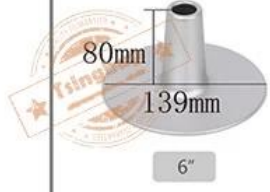

<b>Misurare</b>	<b>Dimensione del padella rotondo con fondo rimovibile (diametro superiore x diametro inferiore x altezza)</b>	<b>dimensione del tubo abbinata (diametro inferiore x altezza)</b>
4 pollici	113x95x47mm	92x50mm
5 pollici	144x120x50mm	120x60mm
6 pollici	170x143x71mm	139x80mm
7 pollici	198x168x71mm	165x100mm
8 pollici	225x200x78mm	195x100mm
9 pollici	250x218x83mm	215x110mm
10 pollici	278x245x82mm	240x110mm

product specifications

4 inches  
weight: 64g  
thickness: 0,8mm

5 inches  
weight: 112g  
thickness: 0.8mm

6 inches  
weight: 178g  
thickness: 1.0mm

7 inches  
weight: 233g  
thickness: 1.0mm

8 inches  
weight: 274g  
thickness: 1.0mm

9 inches  
weight: 300g  
thickness: 1.0mm

10 inches  
weight: 400g  
thickness: 1.0mm

Matched Tube Sizes

4"

5"

6"

7"

8"

9"

10"

11 inches  
weight: 470g  
thickness: 1.0mm

12 inches  
weight: 520g  
thickness: 1.0mm

14 inches  
weight: 675g  
thickness: 1.0mm

Clic [alluminiotubotortapadella fornitore](#) per profondo Bundt tortapadellail giro tortamuffa (stesso genere Bundt padella ma insieme a più grande profondità).