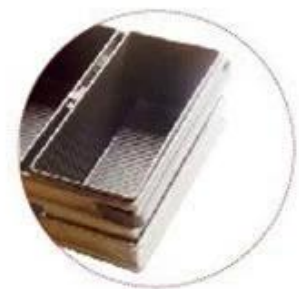

More Customized Strap Loaf Pans from Tsingbuy

Customized shape
Customized size
Rack matched

Customized Single Loaf Pan

- A.Top length of the item
- B.Top width of the item
- C.Bottom length of the item
- D.Bottom width of the item
- H.Height

Customized Strapped Loaf Pan Sets

- A.Overall Length
- C.Overall Width
- D.Depth
- E.Frame Height
- F.Center-to-center
- G.Pan Distance

Flat handle

Frame handle

no handle

Matching lid (Drop Style)

Matching lid (Clip Style)