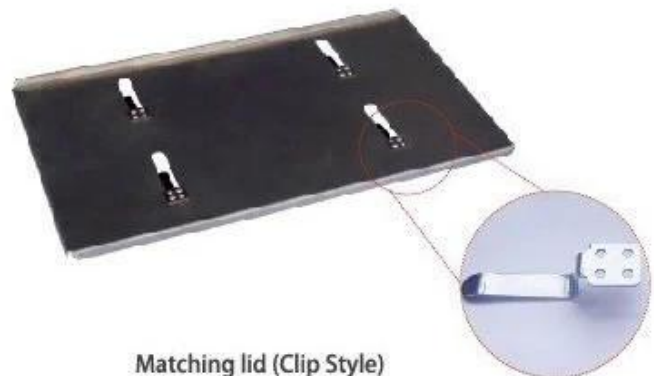

- A.Top length of the item
- B.Top width of the item
- C.Bottom length of the item
- D.Bottom width of the item
- H.Height

Customized Strapped Loaf Pan Sets

- A.Overall Length
- C.Overall Width
- D.Depth
- E.Frame Height
- F.Center-to-center
- G.Pan Distance

Flat handle

Frame handle

no handle

Matching lid (Drop Style)

Matching lid (Clip Style)

Loaf pan factory pictures

We supply custom manufacturing of both single loaf pan and strap loaf pan, as well as other special requirements for loaf pan. here are some photos of pullman loaf pans factory for your information. We have strong factory production c