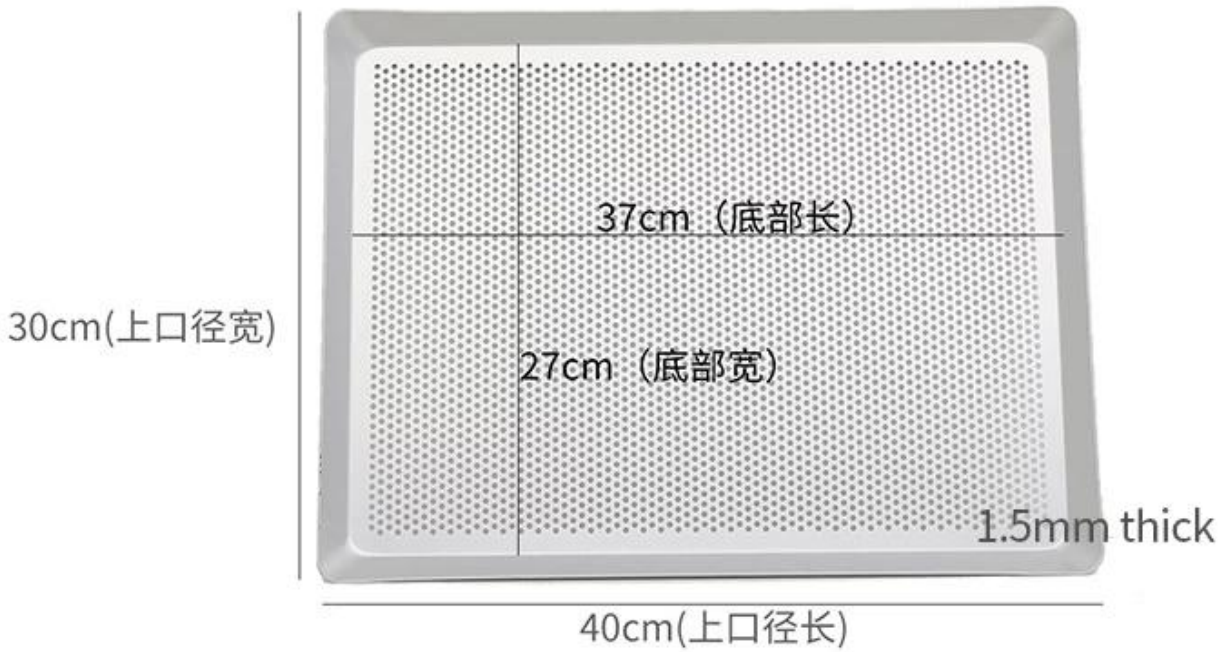

Machine Stamp 40x38cm 40x30cm 35x25cm Small Size Aluminum Perforated Baking Tray Cookie Sheet Pan without Wire in Rim

Main features of small size aluminum cookie baking sheet pan microwave baking tray

1. made of 1.5mm thick anodized aluminum alloy metal, no rust for long service life and makes bread/cake bake and brown evenly due to its superior heat conductivity.
2. It is made with all inclined side around and with round/right-angled corner for choices. The 1.5mm thickness supports enough strength preventing warping during baking.
3. It is produced for multiple function, for baking cookies, biscuits, bread, and for food processing etc.
4. Anodized surface for better durability and non-stick characteristics.
5. Small sizes for application in home kitchen, can be used in microwave oven.
6. Tsingbuy [baking tray manufacturers](#) provides professional ODM&OEM service of commercial baking trays and home baking trays.

Product images of small size aluminum cookie baking sheet pan microwave baking tray

40x30cm 35x25cm Aluminum Baking Tray

Product Specifications

40x30 anodize perforated tray

35x25 anodize perforated tray

40x30 anodize perforated tray