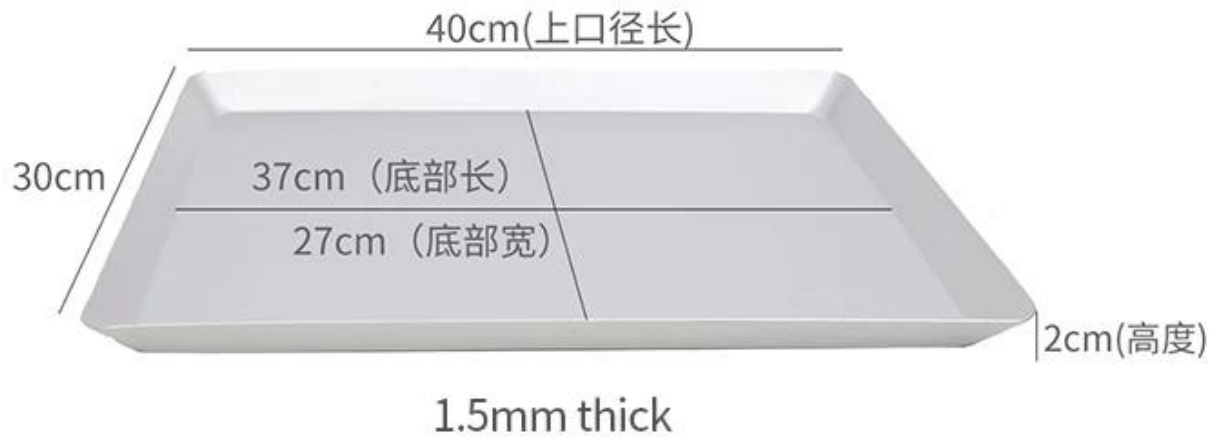

Machine Stamp 40x38cm 40x30cm 35x25cm Small Size Aluminum Perforated Baking Tray Cookie Sheet Pan without Wire in Rim

Main features of small size aluminum cookie baking sheet pan microwave baking tray

1. made of 1.5mm thick anodized aluminum alloy metal, no rust for long service life and makes bread/cake bake and brown evenly due to its superior heat conductivity.
2. It is made with all inclined side around and with round/right-angled corner for choices. The 1.5mm thickness supports enough strength preventing warping during baking.
3. It is produced for multiple function, for baking cookies, biscuits, bread, and for food processing etc.
4. Anodized surface for better durability and non-stick characteristics.
5. Small sizes for application in home kitchen, can be used in microwave oven.
6. Tsingbuy [baking tray manufacturers](#) provides professional ODM&OEM service of commercial baking trays and home baking trays.

Product images of small size aluminum cookie baking sheet pan microwave baking tray

40x30cm 35x25cm Aluminum Baking Tray

Product Specifications

40x30 anodize perforated tray

35x25 anodize perforated tray

40x30 anodize perforated tray