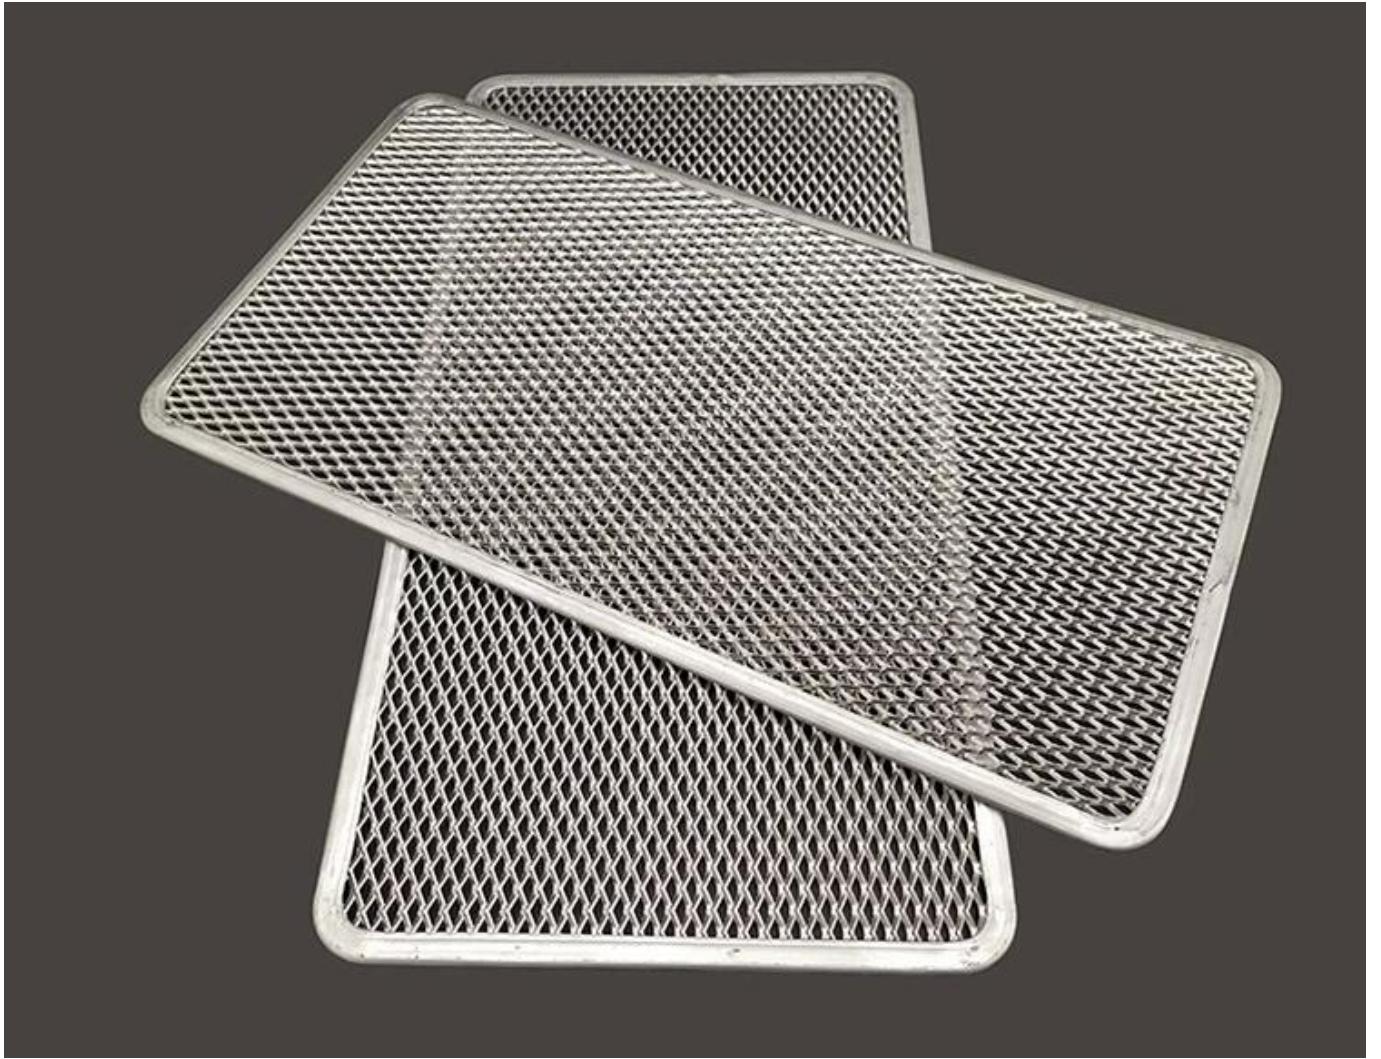

Rectangle Mesh Screen Baking Tray

Main features of rectangle mesh screen baking tray

1. The mesh plate is made of thickened aluminum material, the surface is anodized, and has good corrosion resistance. It is easy to put and take food on the screen into the oven;
2. Dense net distribution, the surface bearing capacity is even, not easy to deformation, so that the back of the baked food grain orderly and beautiful.
3. Various sizes are available, and the shape can be customized. The surface is carefully polished, smooth and bright. It is not easy to stick food, and easy to clean.
4. Due to different material, wire diameter, mesh size, product size and other specification choices in [pizza screen manufacturer](#), please contact us for order.

Pictures of rectangle mesh screen baking tray

More wire mesh tray from factory

Here are more pictures of similar products from [mesh screen baking tray supplier](#), specializing in wire mesh tray for more than 10 years. We have been cooperating with major import and export companies all the year round. Our products are exported to North America, Europe, Australia etc. Factory direct sales, professional production, quality assurance, good price are the four biggest advantages of ours. It's a big manufacturer you can trust.