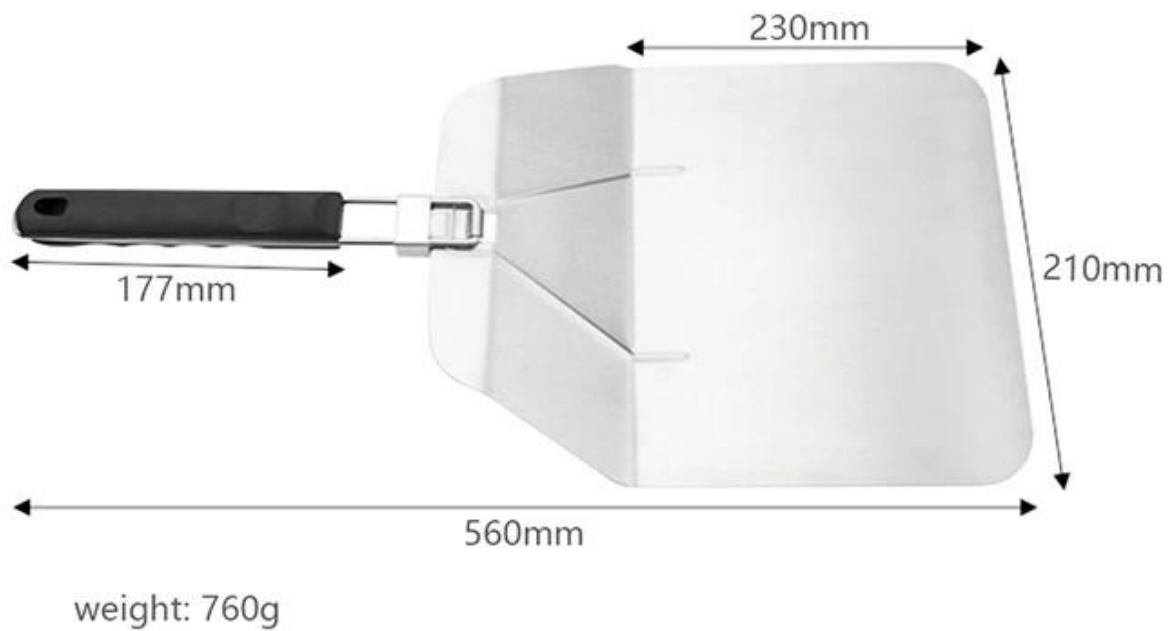

Fold-able Stainless Steel Pizza Peel

Main features of fold-able 410 stainless steel pizza peel

- made of 1.5mm thick 410 stainless steel, a good helper for making pizza from Tsingbuy [pizza shoval wholesaler](#).
- Polished shovel surface, smooth, durable, simple and easy to use.
- Tight welding, smooth folding, convenient operation and strong bearing capacity.
- Non slip handle, fit hand, flexible operation, easy to use, handle with hole design, can be hung for storage.
- Fold-able design, convenient for storage, portability and space saving.

Pictures of fold-able 410 stainless steel pizza peel