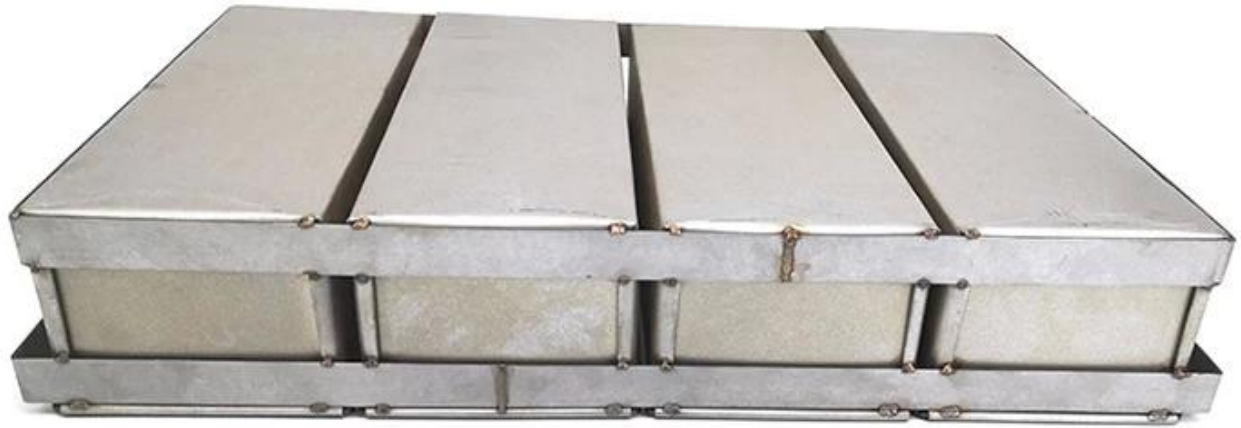

Alusteel Strap Loaf Bread Baking Tin

Main features of customized alusteel strap loaf bread baking tin

1. Original design and customized size to meet individual requirements.
2. High-qualified material and handcraft for perfect and durable performance.
3. Alusteel material that will never rust, even heat conductivity and not over baked for corners.
4. Non-stick teflon coated surface for easier cleanup and easier bread release.
5. Tsingbuy is rich in customization experience as a [loaf bread baking tin factory](#) who has engaged in bakeware industry for more than 12 years.

More pictures of customized alusteel strap loaf bread baking tin

Factory pictures and customization service

Tsingbuy has been providing professional customization bakeware for international customers. And customized strap loaf pan is one of the largest business series. Here are more popular customized strap loaf pan from Tsingbuy [alusteel loaf pan manufacturer](#) that you may be interested. If you you want to customized a strap loaf pan, please refer to the following pictures and tell us your required key parameters.