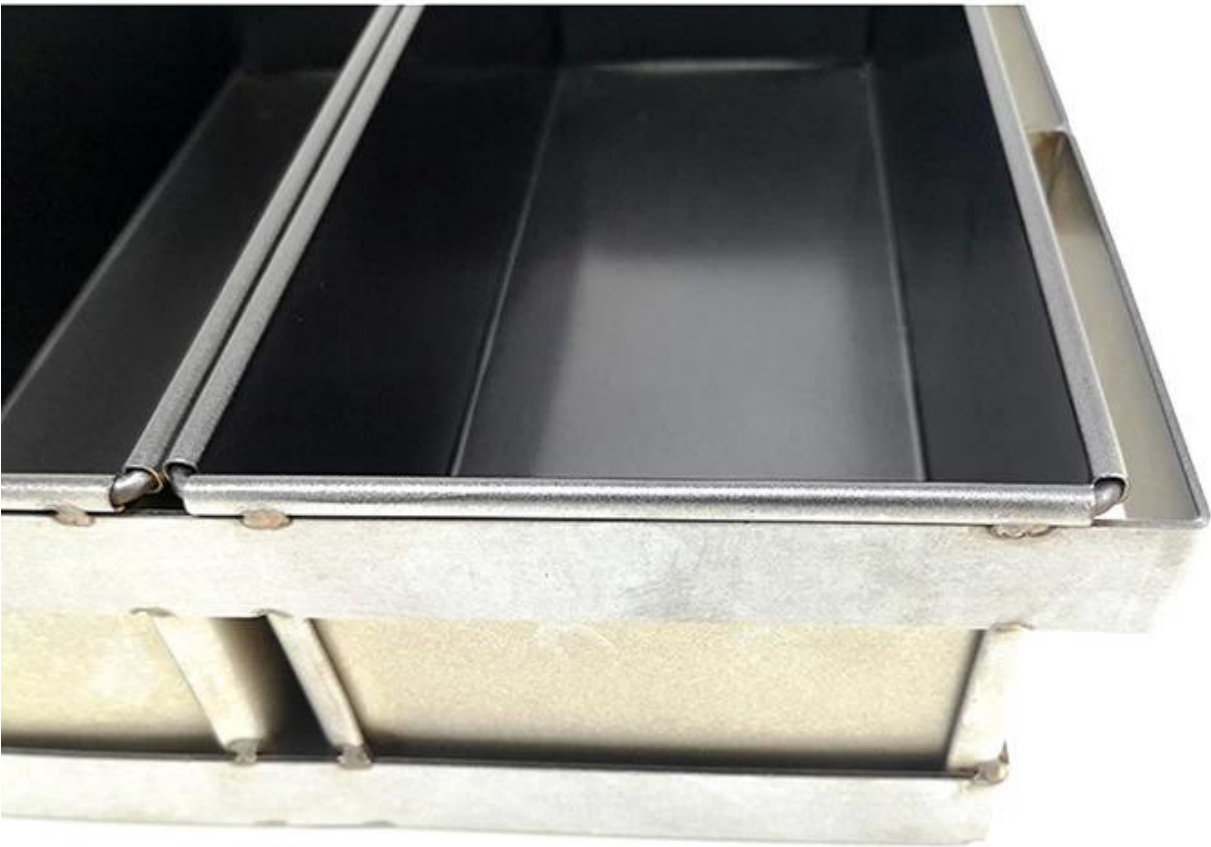

Alusteel Strap Loaf Bread Baking Tin

Main features of customized alusteel strap loaf bread baking tin

1. Original design and customized size to meet individual requirements.
2. High-qualified material and handcraft for perfect and durable performance.
3. Alusteel material that will never rust, even heat conductivity and not over baked for corners.
4. Non-stick teflon coated surface for easier cleanup and easier bread release.
5. Tsingbuy is rich in customization experience as a [loaf bread baking tin factory](#) who has engaged in bakeware industry for more than 12 years.

More pictures of customized alusteel strap loaf bread baking tin

Factory pictures and customization service

Tsingbuy has been providing professional customization bakeware for international customers. And customized strap loaf pan is one of the largest business series. Here are more popular customized strap loaf pan from Tsingbuy [alusteel loaf pan manufacturer](#) that you may be interested. If you you want to customized a strap loaf pan, please refer to the following pictures and tell us your required key parameters.