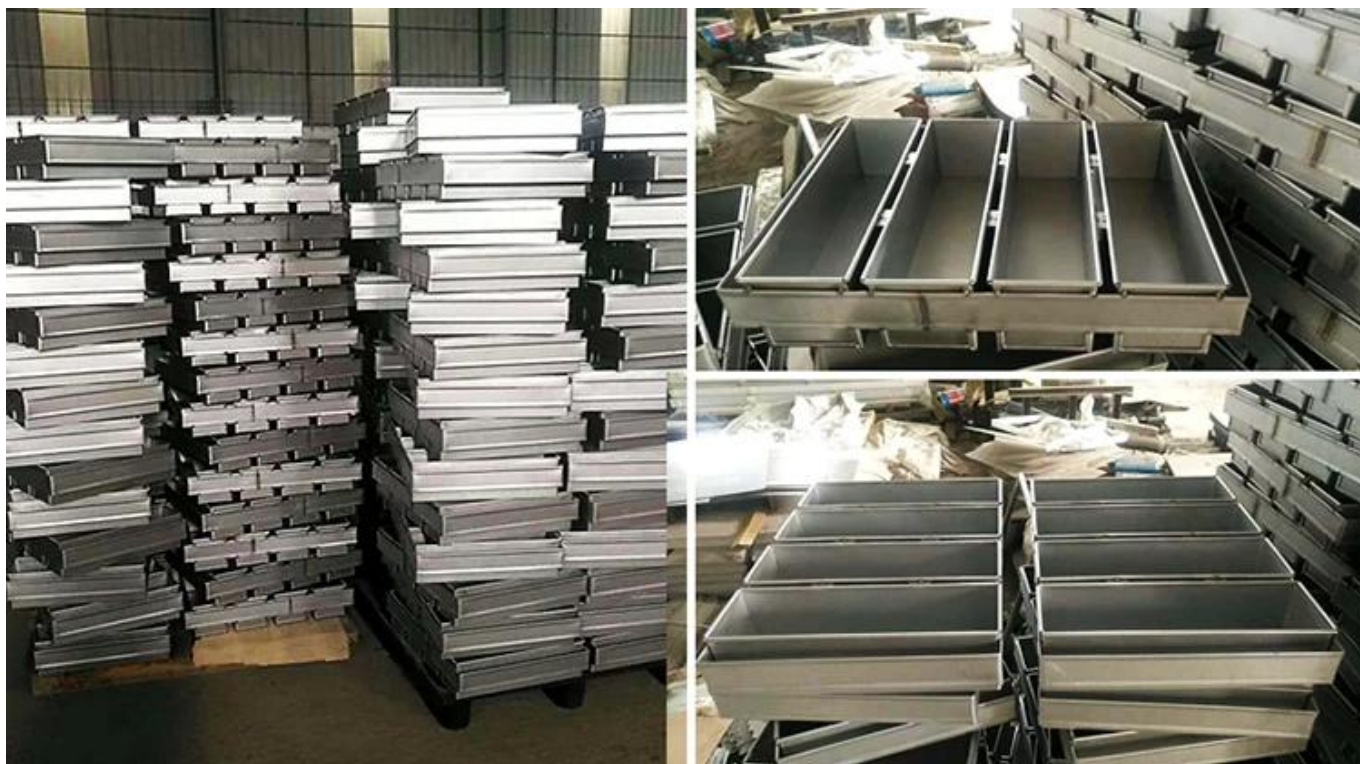

More Customized Strap Loaf Pans from Tsingbuy

customized single loaf pan

Welcome to visit us, [strap loaf pan supplier](#)

Contact us

 Zoe Lee	TSINGBUY INDUSTRY LIMITED FACTORY PLANET OEM & ODM - Bakeware and Customization	
 Tel	+86 186 1186 6087	+86 0755-85234769
 Email	marketing@tsingbuy.com	
 Skype	+86 186 1186 6087	
 Whatsapp	+86 186 1186 6087	
 Web	www.chinabakeware.com	
 ADD	2 Floor B1 Building, No 22 Dafu Industry park, Guanlan, Longhua District, Shenzhen, China 518110	