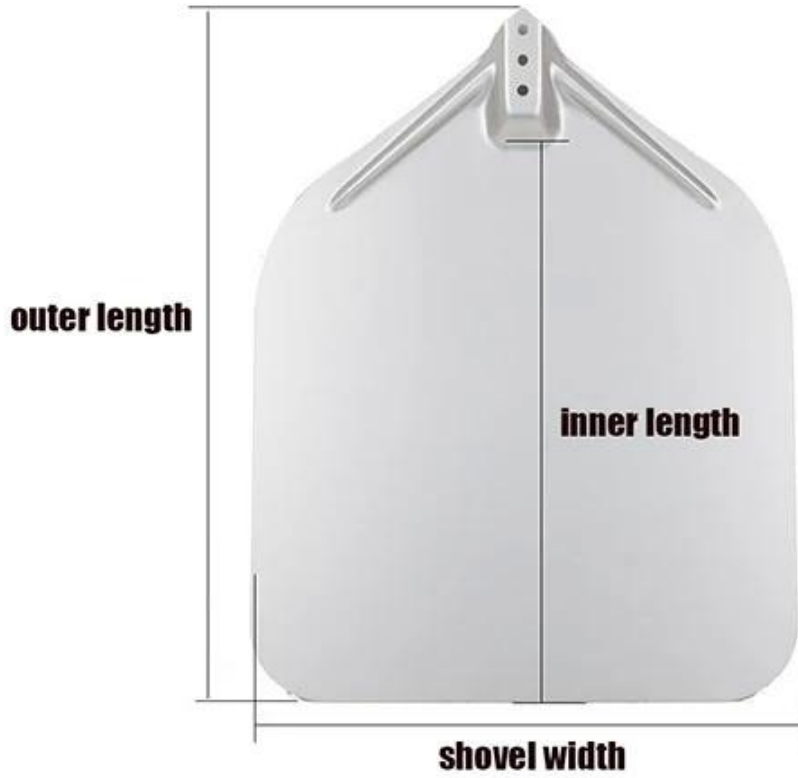

Aluminum Pizza Shovel with Detachable Wooden Handle

Product Size

Size options (inner length*width*outer length)	thickness	handle length
30cm shovel (300*300*400mm)	1.5mm	60/40cm (wood)
30cm shovel (360*350*455mm)	1.5mm	60/40cm (wood)

1.5mm thick aluminum alloy
High temperature resistance to 300°C

**High
Quality
Aluminum**

**Anodized
Surface**

Detachable handle

**Strengthening
bar**

Product Details

Hanging hole design

Product Shot