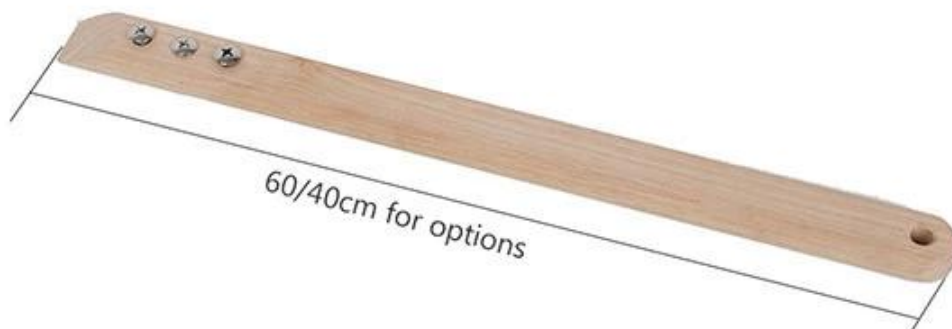

Aluminum Pizza Shovel with Detachable Wooden Handle

Product Size

Size options (inner length*width*outer length)	thickness	handle length
30cm shovel (300*300*400mm)	1.5mm	60/40cm (wood)
30cm shovel (360*350*455mm)	1.5mm	60/40cm (wood)

1.5mm thick aluminum alloy
High temperature resistance to 300°C

**High
Quality
Aluminum**

**Anodized
Surface**

Detachable handle

**Strengthening
bar**

Product Details

Hanging hole design

Product Shot