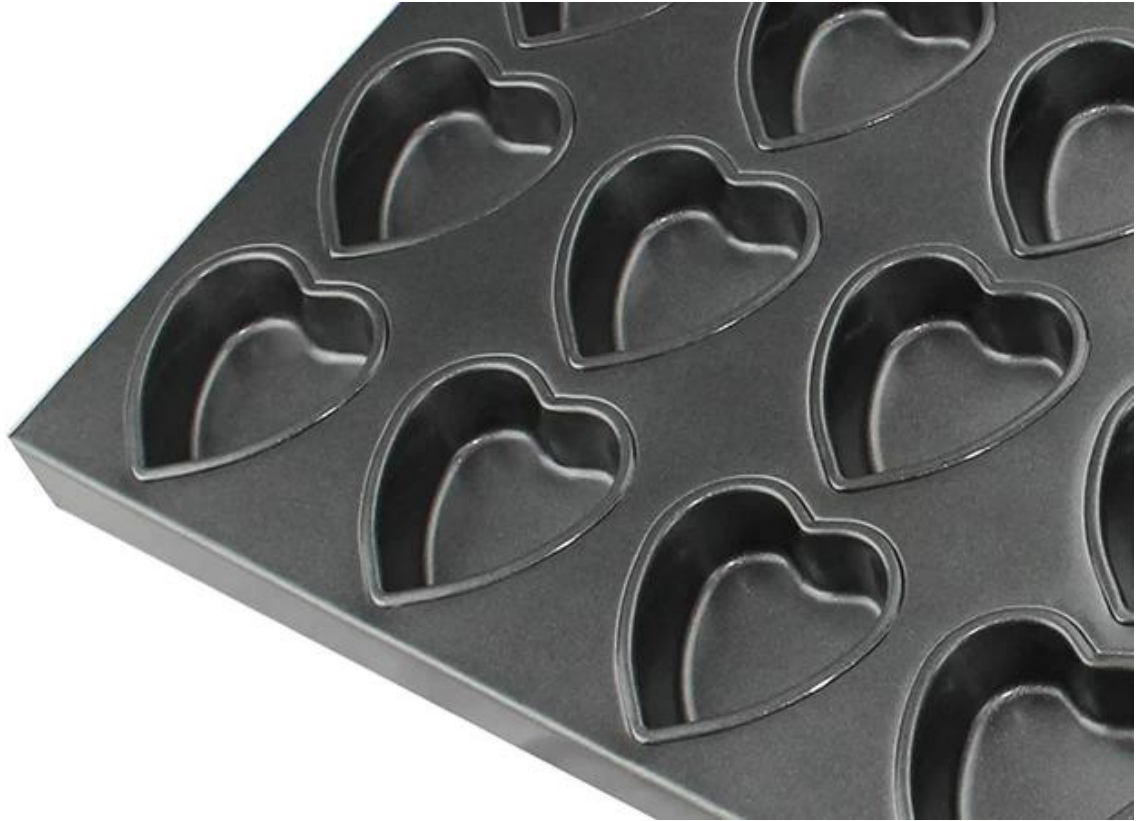

# Teflon Coated Aluminum Heart Shape Baking Tray 400\*600MM

## Main features of Teflon Coated Aluminum Heart Shape Baking Tray TSMT013

1. Multi-mould HEART SHAPE BAKING TRAY for commercial use in bakery, also suitable for food-factory production
2. High quality aluminum/aluminized steel construction with superior heat conductivity
3. Non-stick coating is easy for demould and cleanup
4. Match with automatic bread baking oven with drawing required
5. Ready-made mold for your options and saving cost, customized size on your demands is also available
6. It is for multiple purpose like making heart shape chocolate or heart shape cakes.

## Pictures of Aluminum Heart Shape Baking Tray 400\*600MM