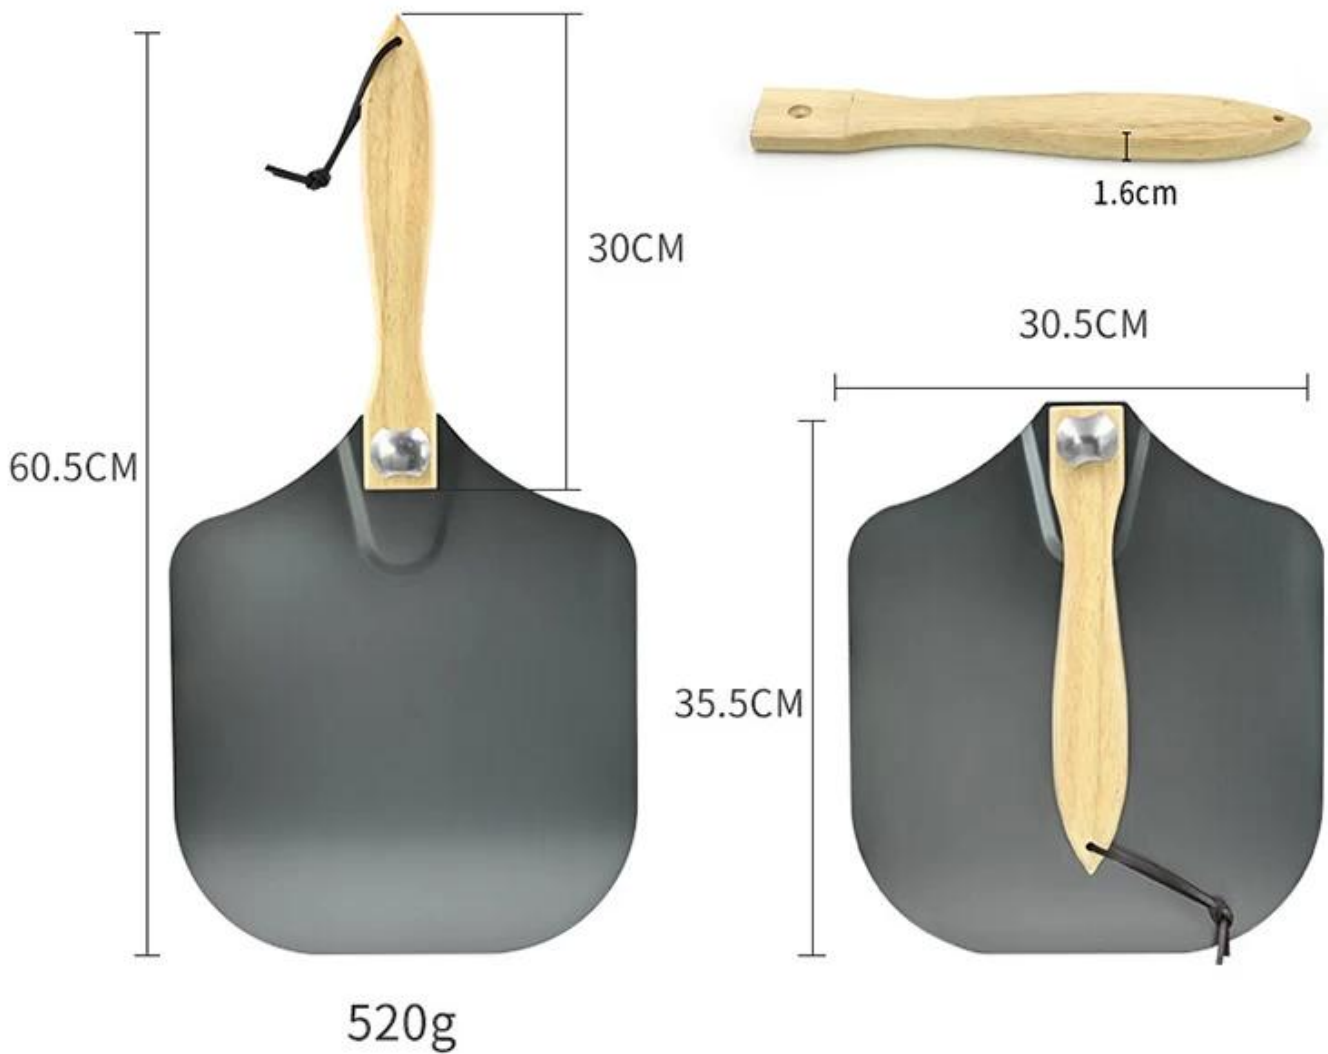

Pizza shovel

- Light and simple to use

- 12x14 inch

- Foldable

Be designed carefully
Bring more convenience

foldable

large surface

healthy and safe

No odor

IT IS EASY AND EVEN FOR ROLLING DOUGH

Be used to transfer cake, bread, pizza safely

Specifications

product name: aluminum pizza shovel

material: aluminum + rubber wood handle

size: 12x14 inch, 1.5mm thick, 692g

box size: 37x31.5x3.5cm

carton: 15boxes/carton, 38x32x54cm, 11.5KGS

Oxidation surface treatment

After anodizing, the surface hardness and wear resistance of aluminum are increased

Folding storage

The handle is foldable, solid wood handle,
saving storage space

Screw fixing

The handle and shovel surface are fixedly connected by screws, which is stable and convenient

Rotating handle

made of rubber wood handle, comfortable grip

180° rotating
foldable handle

More types of pizza peel for your choices from Tsingbuy [metal pizza peel factory](#).