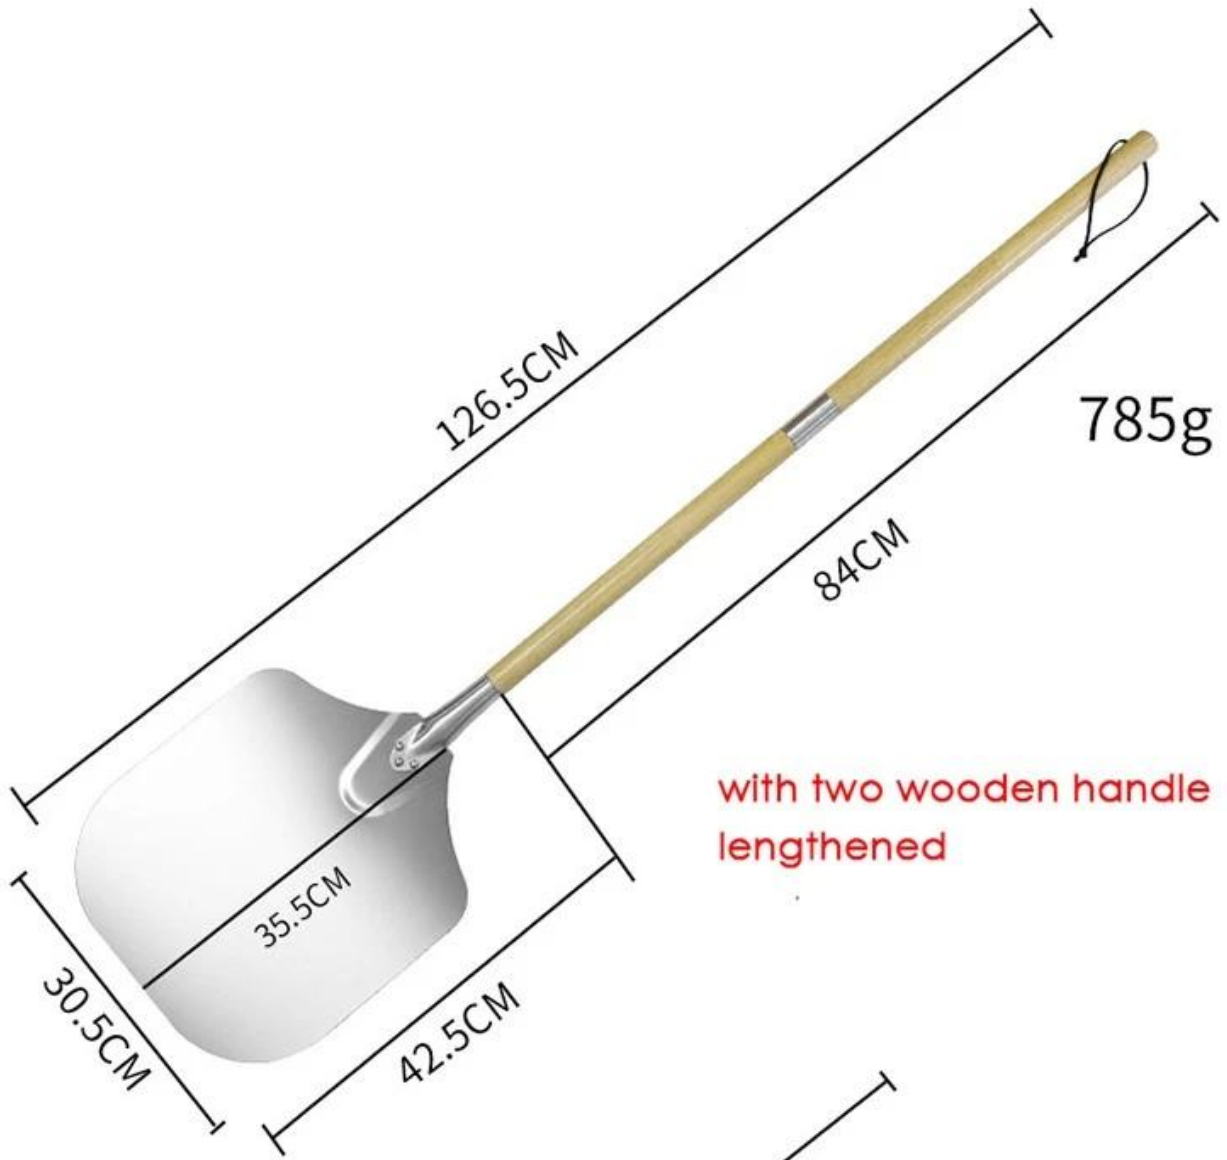

Detachable Long Wooden Handle Aluminum Pizza Peel Pizza Oven Shovel Pizza Spade

Main features of long handle aluminum pizza peel pizza oven shovel

- 12 inch high quality aluminum metal paddle with detachable wooden handle, simple to use and firm when assembled;

Product images of long handle aluminum pizza peel pizza oven shovel

12 inch detachable
aluminium pizza shovel
with wooden handle

12"x14"

Detachable Wooden handle

Loosen to the left

Tighten to the right

Made in China