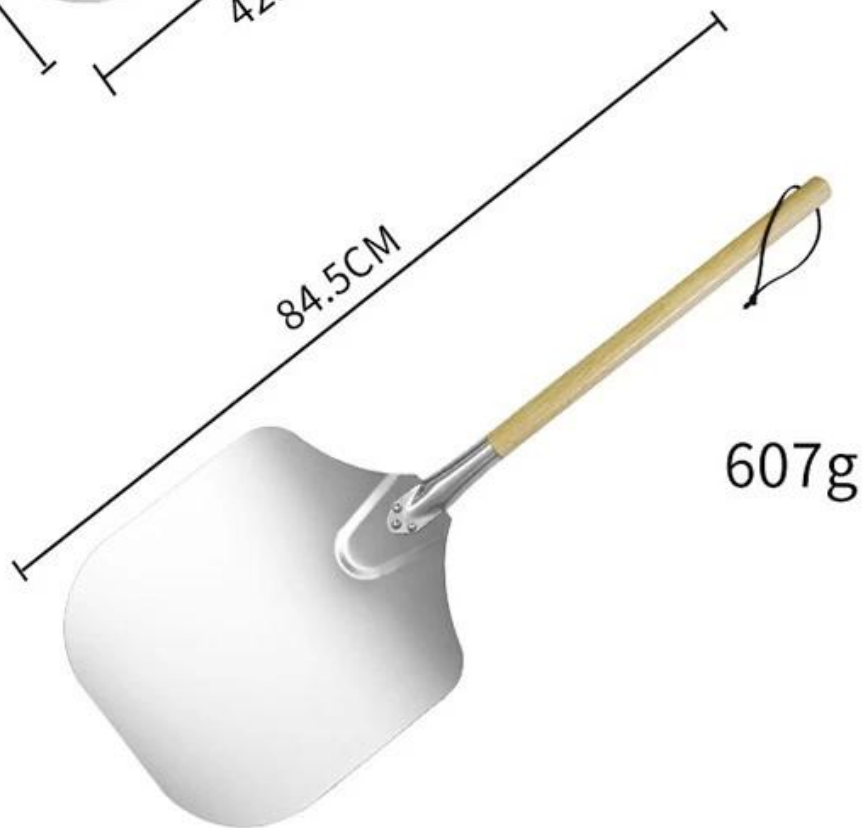

Detachable Long Wooden Handle Aluminum Pizza Peel Pizza Oven Shovel Pizza Spade

Main features of long handle aluminum pizza peel pizza oven shovel

- 12 inch high quality aluminum metal paddle with detachable wooden handle, simple to use and firm when assembled;

Product images of long handle aluminum pizza peel pizza oven shovel

12 inch detachable
aluminium pizza shovel
with wooden handle

12"x14"

Detachable Wooden handle

Loosen to the left

Tighten to the right

Made in China