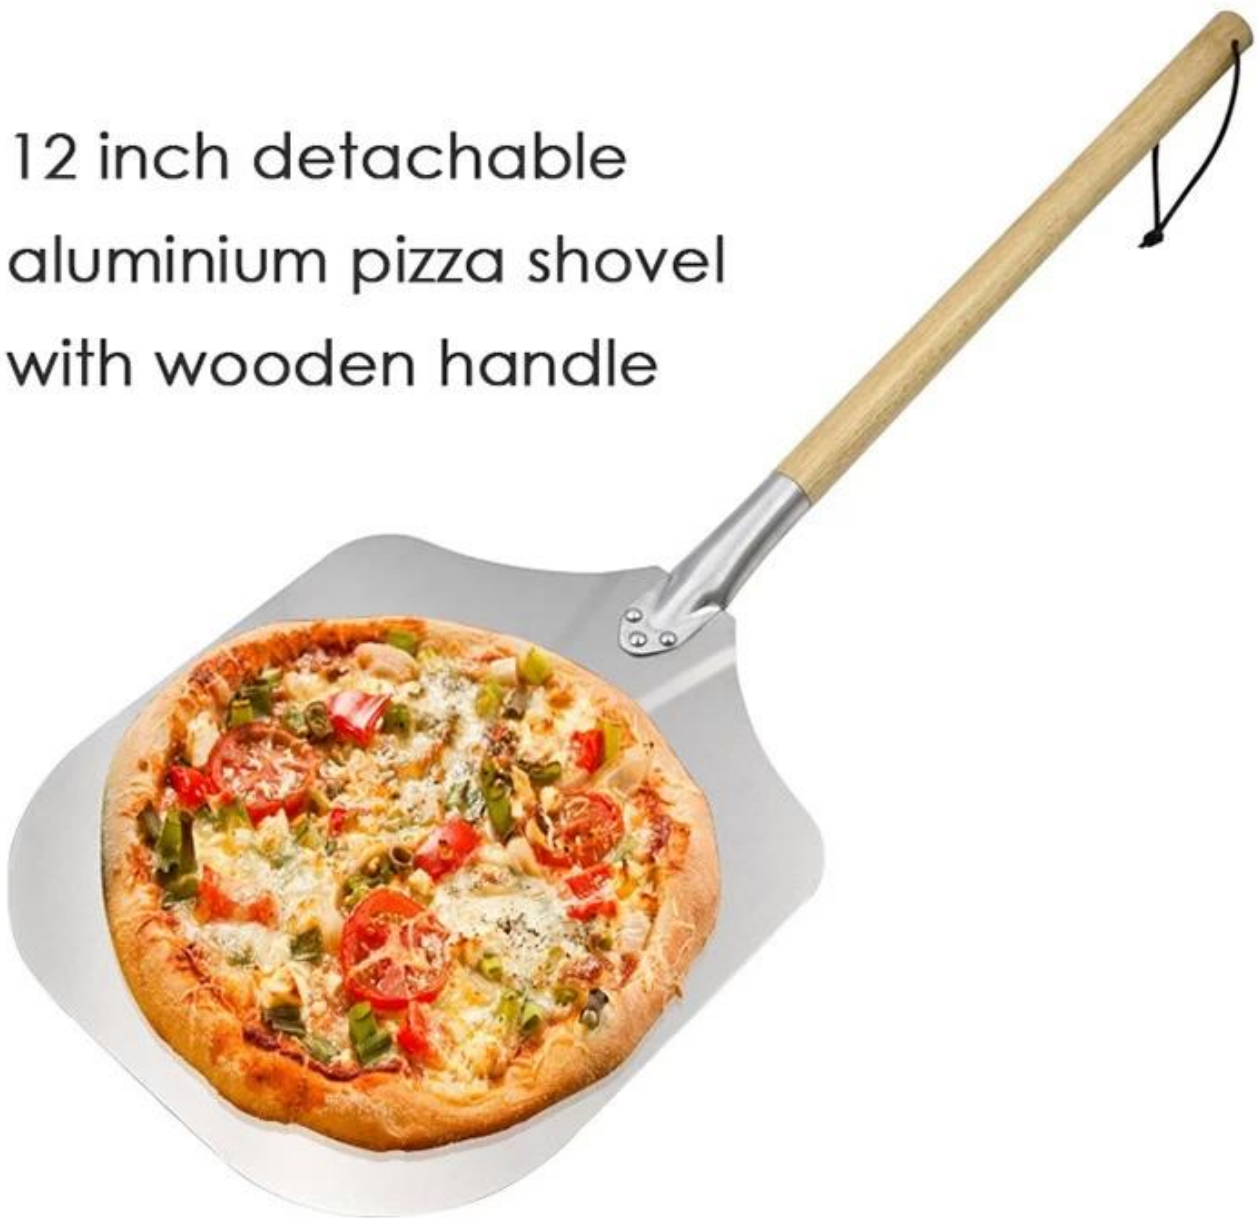

Detachable Long Wooden Handle Aluminum Pizza Peel Pizza Oven Shovel Pizza Spade

Main features of long handle aluminum pizza peel pizza oven shovel

- 12 inch high quality aluminum metal paddle with detachable wooden handle, simple to use and firm when assembled;

- Multiple sizes of the handle for choices, customized available;
- Large paddle for multiple functions like transferring pizza, pie pastry food, cake etc;
- Use rubber wood to make handles, effectively anti-sliding for stable grip;
- Directly supplied by Tsingbuy professional [aluminum pizza peel manufacturer](#) with large production capacity and ODM&OEM service available.

Product images of long handle aluminum pizza peel pizza oven shovel

12 inch detachable
aluminium pizza shovel
with wooden handle

12"x14"

Detachable Wooden handle

Loosen to the left

Tighten to the right

Made in China