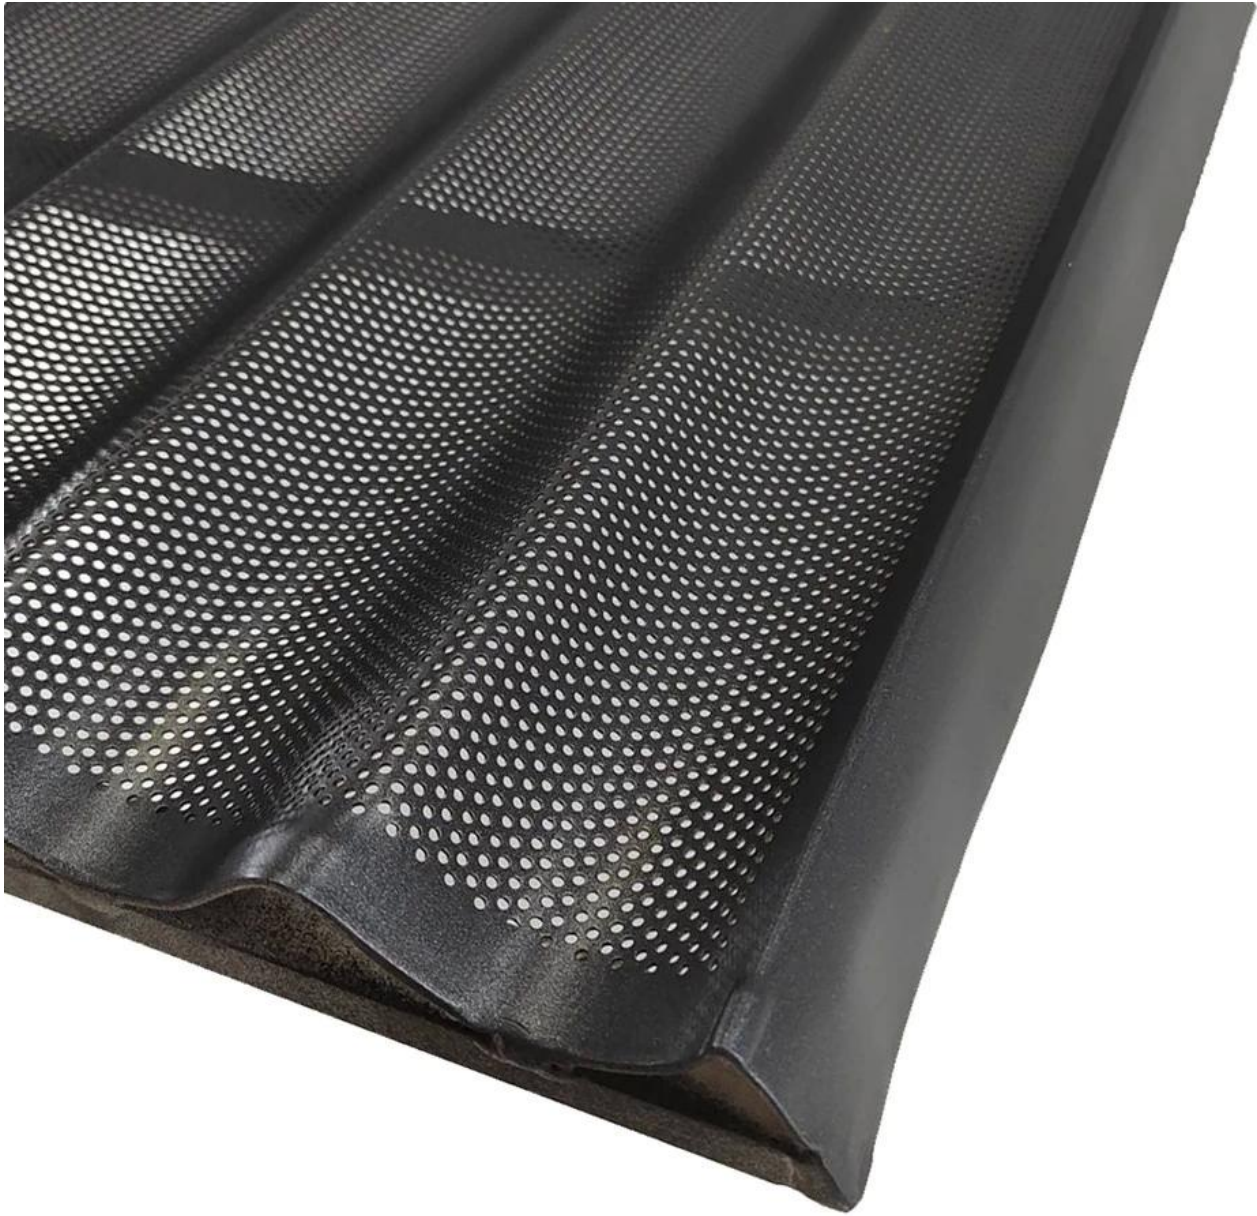

**More patterns of commercial use aluminum baguette pan French loaf bread baking
mole trays**