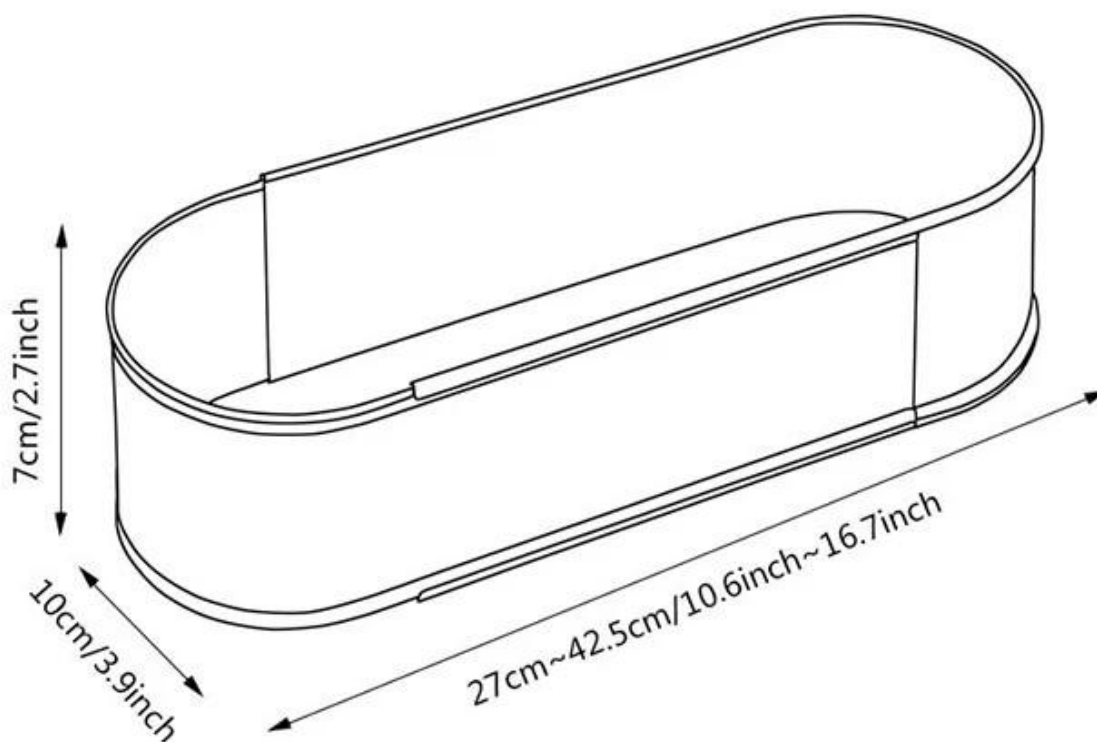

Adjustable Oval shape stainless steel mousse ring TSMR08

Main features of Adjustable Oval shape stainless steel mousse ring TSMR08

Thickened food grade 3-4 stainless steel is used to make stainless steel mousse ring in Tsingbuy [China mousse ring manufacturer](#). It is safe and healthy passed the hygiene standards of touching food grade. Stainless steel surface after smooth mirror treatment, feel slippery, easy to demould. Size can be adjusted by you.

Smooth edge: The edge of the mould is smooth, not injuring the hand, and the length is arbitrary.

Pictures of Adjustable oval shape stainless steel mousse ring TSMR08

Details

Customized Package

RETRACTABLE OVAL CAKE MOLD