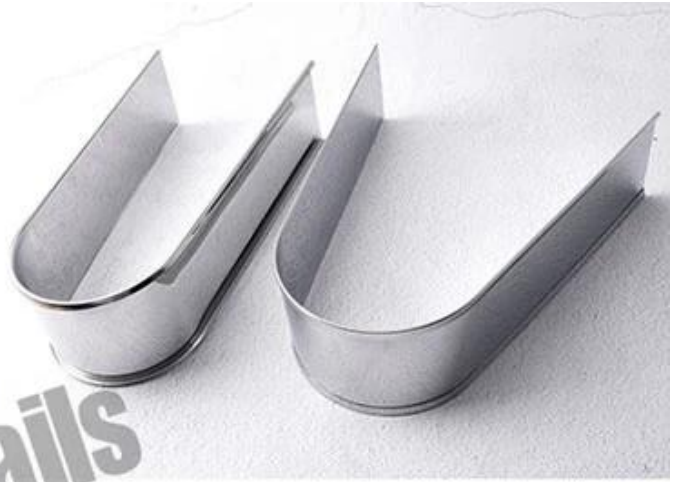

Adjustable Oval shape stainless steel mousse ring TSMR08

Main features of Adjustable Oval shape stainless steel mousse ring TSMR08

Thickened food grade 3-4 stainless steel is used to make stainless steel mousse ring in Tsingbuy [China mousse ring manufacturer](#). It is safe and healthy passed the hygiene standards of touching food grade. Stainless steel surface after smooth mirror treatment, feel slippery, easy to demould. Size can be adjusted by you.

High-quality steel: Selected high-quality 304 stainless steel, strong hardness, corrosion resistance, refuse to rust

Easy to disassemble: Mold design is bottomless, easy to use and adjust, more convenient to disassemble, faster and easier for cleanup.

Smooth edge: The edge of the mould is smooth, not injuring the hand, and the length is arbitrary.

Pictures of Adjustable oval shape stainless steel mousse ring TSMR08

Details

Customized Package

RETRACTABLE OVAL CAKE MOLD