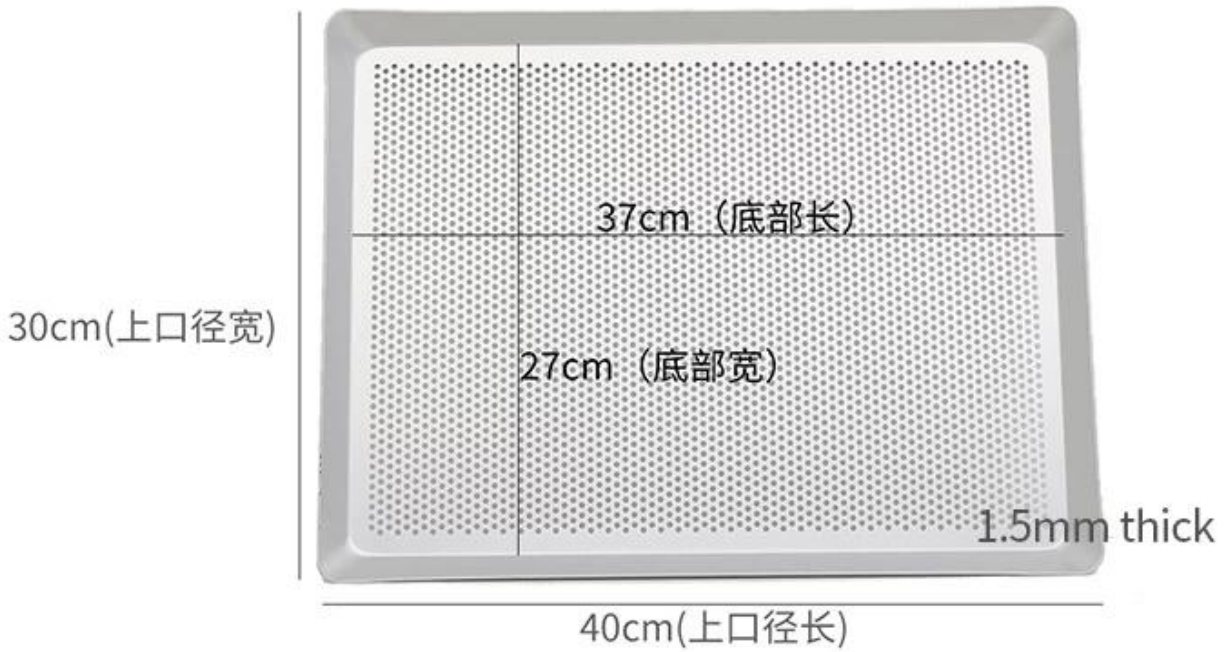

# Product Specifications

40x30 anodize perforated tray

35x25 anodize perforated tray

40x30 anodize perforated tray

35x25 perforated tray

40x30 anodized perforated tray