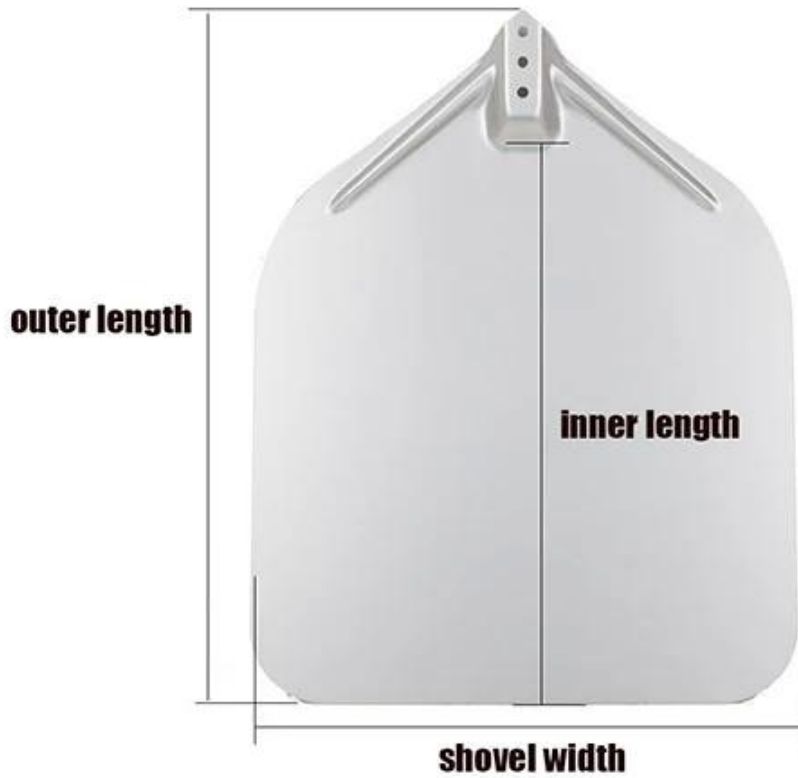

Pelle à pizza en aluminium avec poignée en bois amovible

Product Size

Size options (inner length*width*outer length)	thickness	handle length
30cm shovel (300*300*400mm)	1.5mm	60/40cm (wood)
30cm shovel (360*350*455mm)	1.5mm	60/40cm (wood)

1.5mm thick aluminum alloy
High temperature resistance to 300°C

**High
Quality
Aluminum**

**Anodized
Surface**

Detachable handle

**Strengthening
bar**

Product Details

Product Shot

Contact