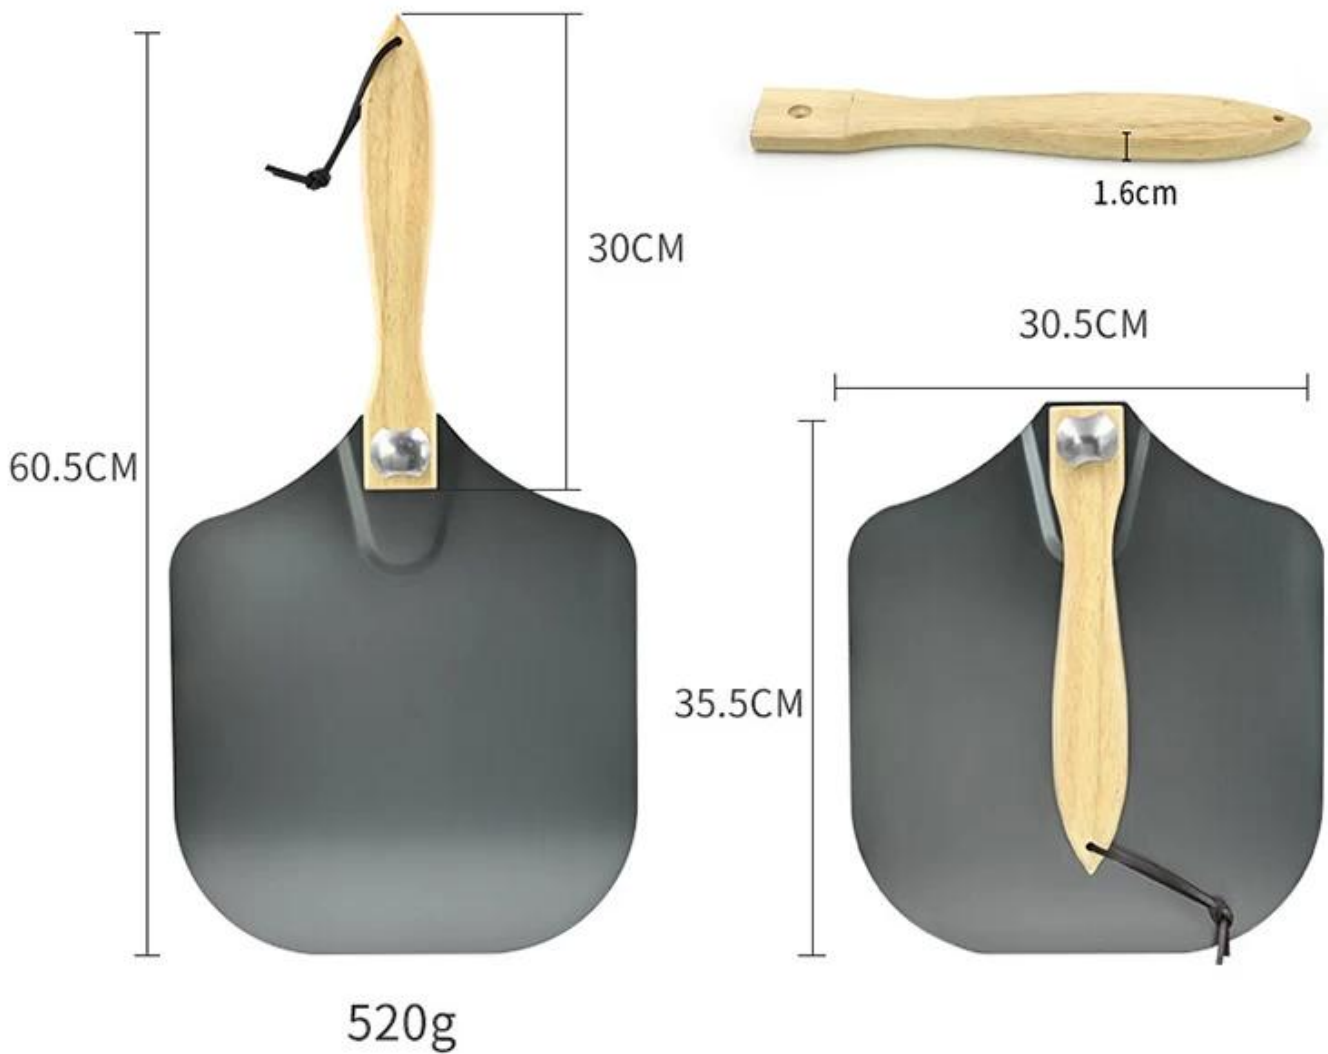

Produit des photos de peeler pelle four à pizza à pizza en métal d'aluminium d'oxydation gris

Oxidized aluminum alloy

Pizza shovel

- Light and simple to use

- 12x14 inch

- Foldable

Be designed carefully
Bring more convenience

foldable

large surface

healthy and safe

No odor

IT IS EASY AND EVEN FOR ROLLING DOUGH

Be used to transfer cake, bread, pizza safely

Specifications

product name: aluminum pizza shovel

material: aluminum + rubber wood handle

size: 12x14 inch, 1.5mm thick, 692g

box size: 37x31.5x3.5cm

carton: 15boxes/carton, 38x32x54cm, 11.5KGS

Oxidation surface treatment

After anodizing, the surface hardness and wear resistance of aluminum are increased

Folding storage

The handle is foldable, solid wood handle,
saving storage space

Screw fixing

The handle and shovel surface are fixedly connected by screws, which is stable and convenient

Rotating handle

made of rubber wood handle, comfortable grip