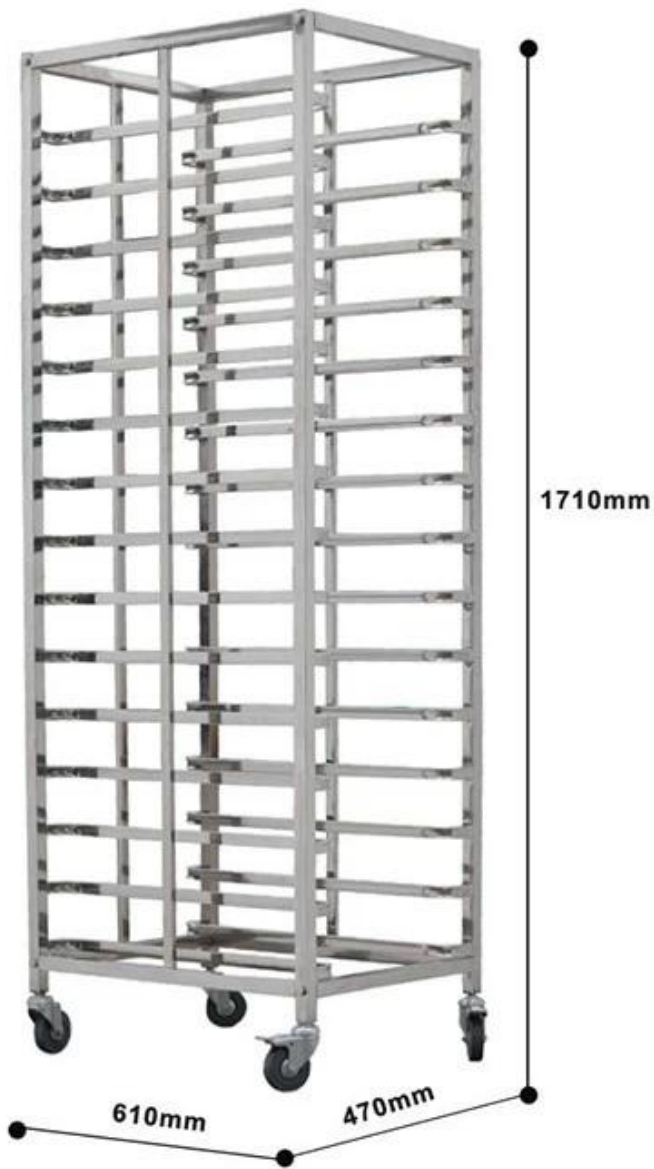

**Detachable, Easy to Assemble**

Multiple functions: suitable for holding baking sheet trays, cooling racks, strap bread loaf pans, baguette pans, cupcake muffin pans etc

Capacity: 32 trays

Suitable tray size:  
400\*600mm

Bakery trolley size:  
920\*620\*1735mm

Packing size:  
1620\*660\*140mm

Features:  
L shaped sheet runners

Capacity: 15 trays

Suitable for tray size:  
400\*600mm

Bakery trolley size:  
620\*470\*1700mm

Features:

L shaped sheet runners

Capacity: 15 trays

Suitable for tray size:  
400\*600mm

Bakery trolley size:  
620\*470\*1700mm

Capacity: 30 trays

Suitable for tray size:  
400\*600mm

Bakery trolley size:  
915\*610\*1880mm

Capacity: 15 trays

Suitable for tray size:  
400\*600mm

Bakery trolley size:  
620\*470\*1710mm