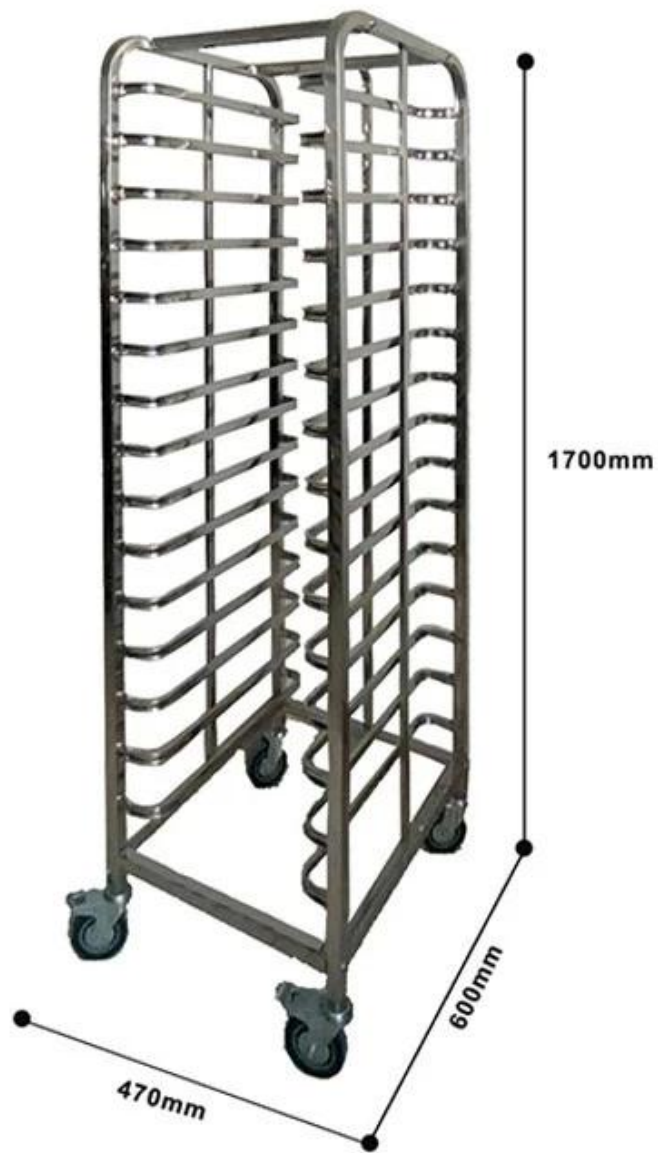

**Detachable, Easy to Assemble**

Multiple functions: suitable for holding baking sheet trays, cooling racks, strap bread loaf pans, baguette pans, cupcake muffin pans etc

Capacity: 32 trays

Suitable tray size:  
400\*600mm

Bakery trolley size:  
920\*620\*1735mm

Packing size:  
1620\*660\*140mm

Features:  
L shaped sheet runners

Capacity: 15 trays

Suitable for tray size:  
400\*600mm

Bakery trolley size:  
620\*470\*1700mm

Features:

L shaped sheet runners

Capacity: 15 trays

Suitable for tray size:  
400\*600mm

Bakery trolley size:  
620\*470\*1700mm

Capacity: 30 trays

Suitable for tray size:  
400\*600mm

Bakery trolley size:  
915\*610\*1880mm