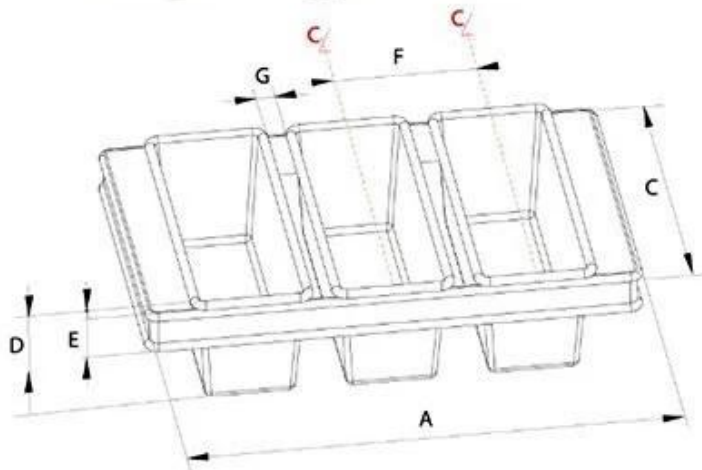

customized single loaf pan

Teflon coating

Silicone coating

Material:

Aluminum alloy

Aluminized steel

More Customized Strap Loaf Pans from Tsingbuy

Customized shape
Customized size
Rack matched

Customized Single Loaf Pan

- A. Top length of the item
- B. Top width of the item
- C. Bottom length of the item
- D. Bottom width of the item
- H. Height

Customized Strapped Loaf Pan Sets

- A. Overall Length
- C. Overall Width
- D. Depth
- E. Frame Height
- F. Center-to-center
- G. Pan Distance