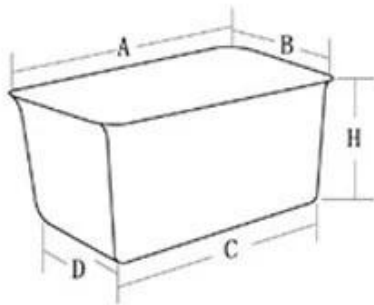

Customized shape

Customized size

Rack matched

T
H
E
M
O
D
E
L
S
O
F
T
W
A
R
E
D
E
V
E
L
O
P
M
E
N
T
P
R
O
C
E
S
S
I
N
G
I
N
T
H
E
P
A
S
T
T
W
O
D
E
C
A
D
E
S
O
F
T
W
A
R
E
D
E
V
E
L
O
P
M
E
N
T
P
R
O
C
E
S
S
I
N
G
I
N
T
H
E
P
A
S
T
T
W
O
D
E
C
A
D
E
S

Customized Single Loaf Pan

- A.Top length of the item
- B.Top width of the item
- C.Bottom length of the item
- D.Bottom width of the item
- H.Height

Customized Strapped Loaf Pan Sets

- A. Overall Length
- C. Overall Width
- D. Depth
- E. Frame Height
- F. Center-to-center
- G. Pan Distance