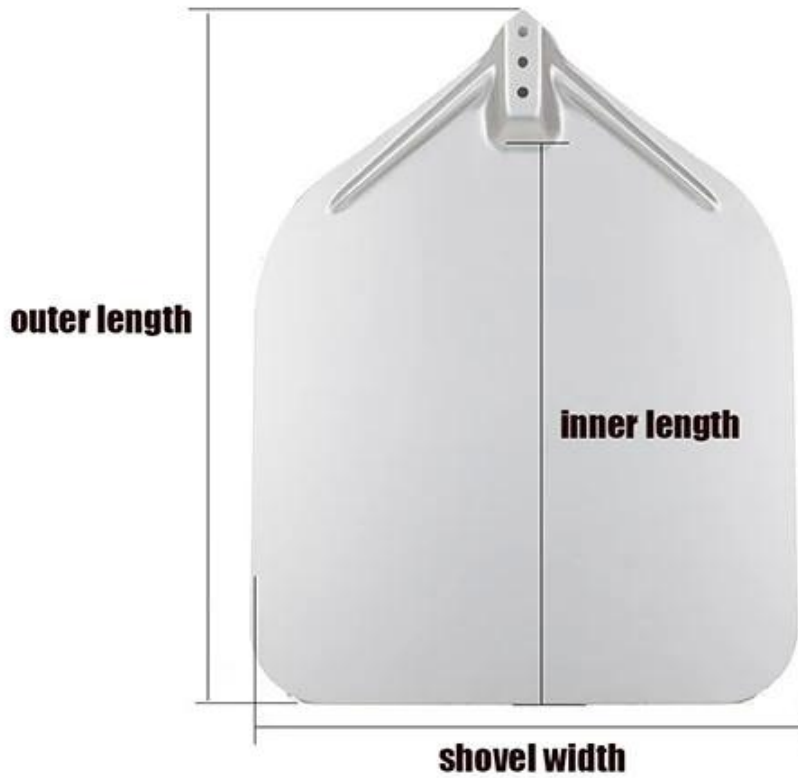

Pala para pizza de aluminio con mango de madera desmontable

Product Size

Size options (inner length*width*outer length)	thickness	handle length
30cm shovel (300*300*400mm)	1.5mm	60/40cm (wood)
30cm shovel (360*350*455mm)	1.5mm	60/40cm (wood)

1.5mm thick aluminum alloy
High temperature resistance to 300°C

**High
Quality
Aluminum**

**Anodized
Surface**

Detachable handle

**Strengthening
bar**

Product Details

Product Shot

Contacto