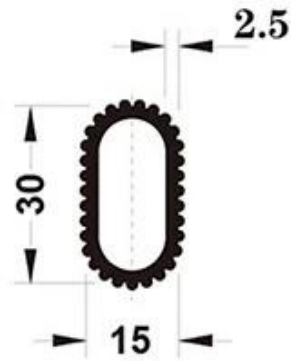

Handle Details

Accordion
Design inspiration
Antiskid and beautiful

2.5mm thickened
aluminum material
stronger and more load-bearing capacity