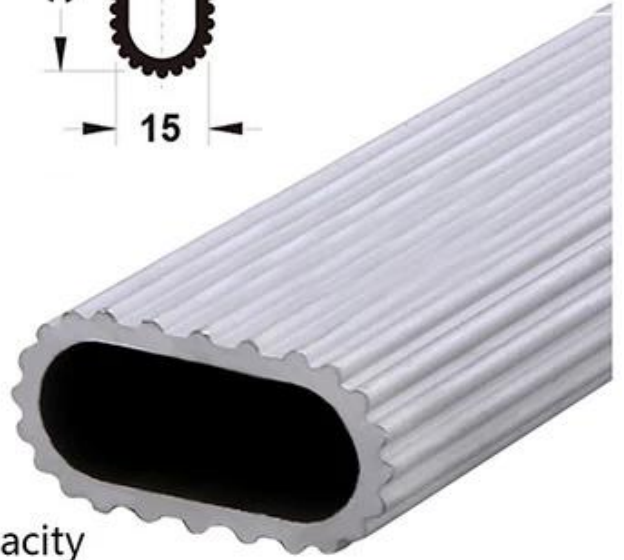

30cm square shovel, perforated, nonstick surface

Handle Length options

60cm

90cm

120cm

150cm

1.5mm thick aluminum alloy

Handle Details

Accordion
Design inspiration
Antiskid and beautiful

2.5mm thickened
aluminum material
stronger and more load-bearing capacity

Color options: bronze-coloured and silvery color for options

Length options: 60/90/120/150cm