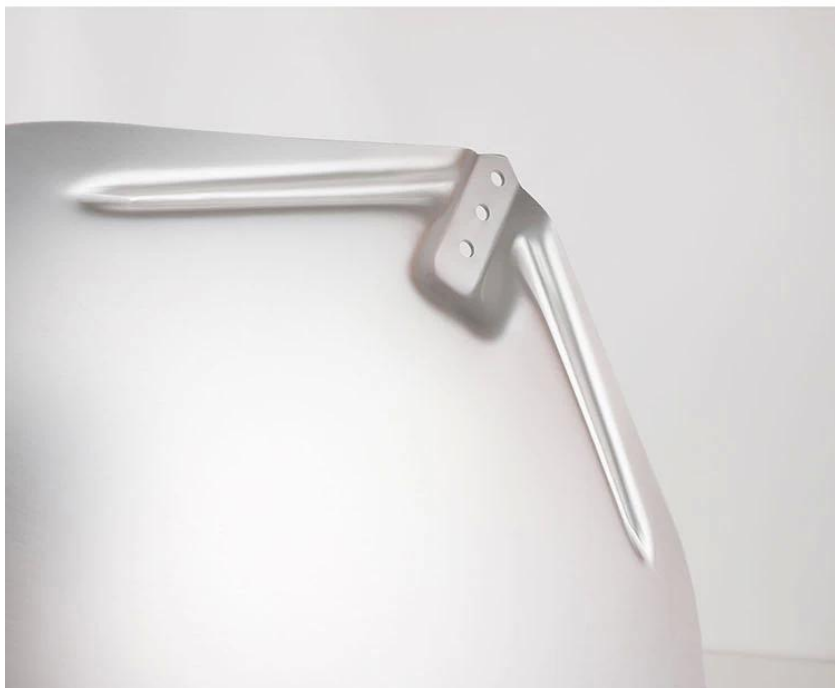

1.5mm thick aluminum alloy
High temperature resistance to 300°C

**High
Quality
Aluminum**

**Anodized
Surface**

Detachable handle

**Strengthening
bar**

Product Details

Product Shot

Kontakt