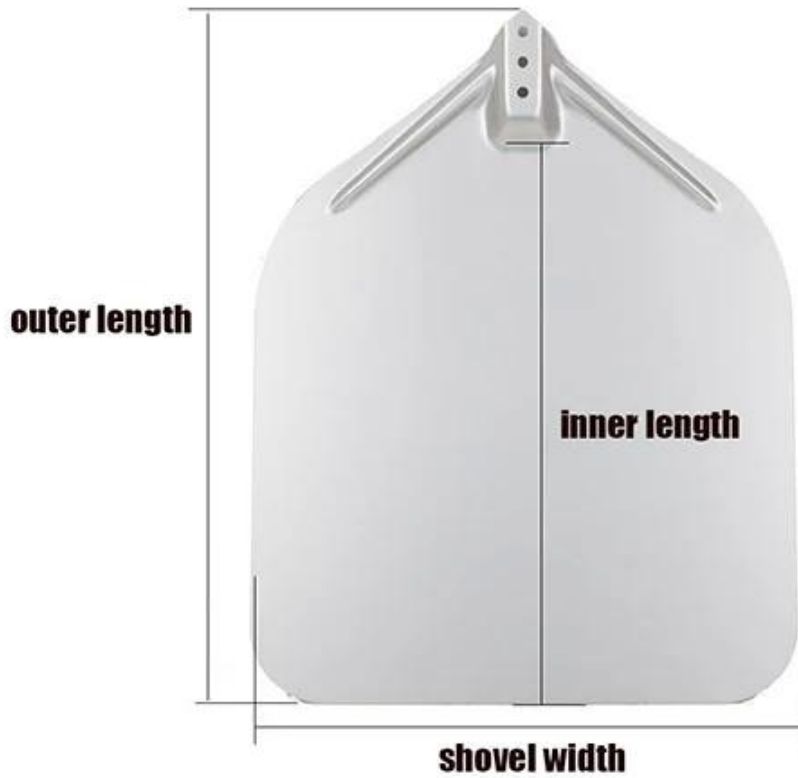

Pizzaschaufel aus Aluminium mit abnehmbarem Holzgriff

Product Size

Size options (inner length*width*outer length)	thickness	handle length
30cm shovel (300*300*400mm)	1.5mm	60/40cm (wood)
30cm shovel (360*350*455mm)	1.5mm	60/40cm (wood)

1.5mm thick aluminum alloy
High temperature resistance to 300°C

**High
Quality
Aluminum**

**Anodized
Surface**

Detachable handle

**Strengthening
bar**

Product Details

Product Shot

Kontakt