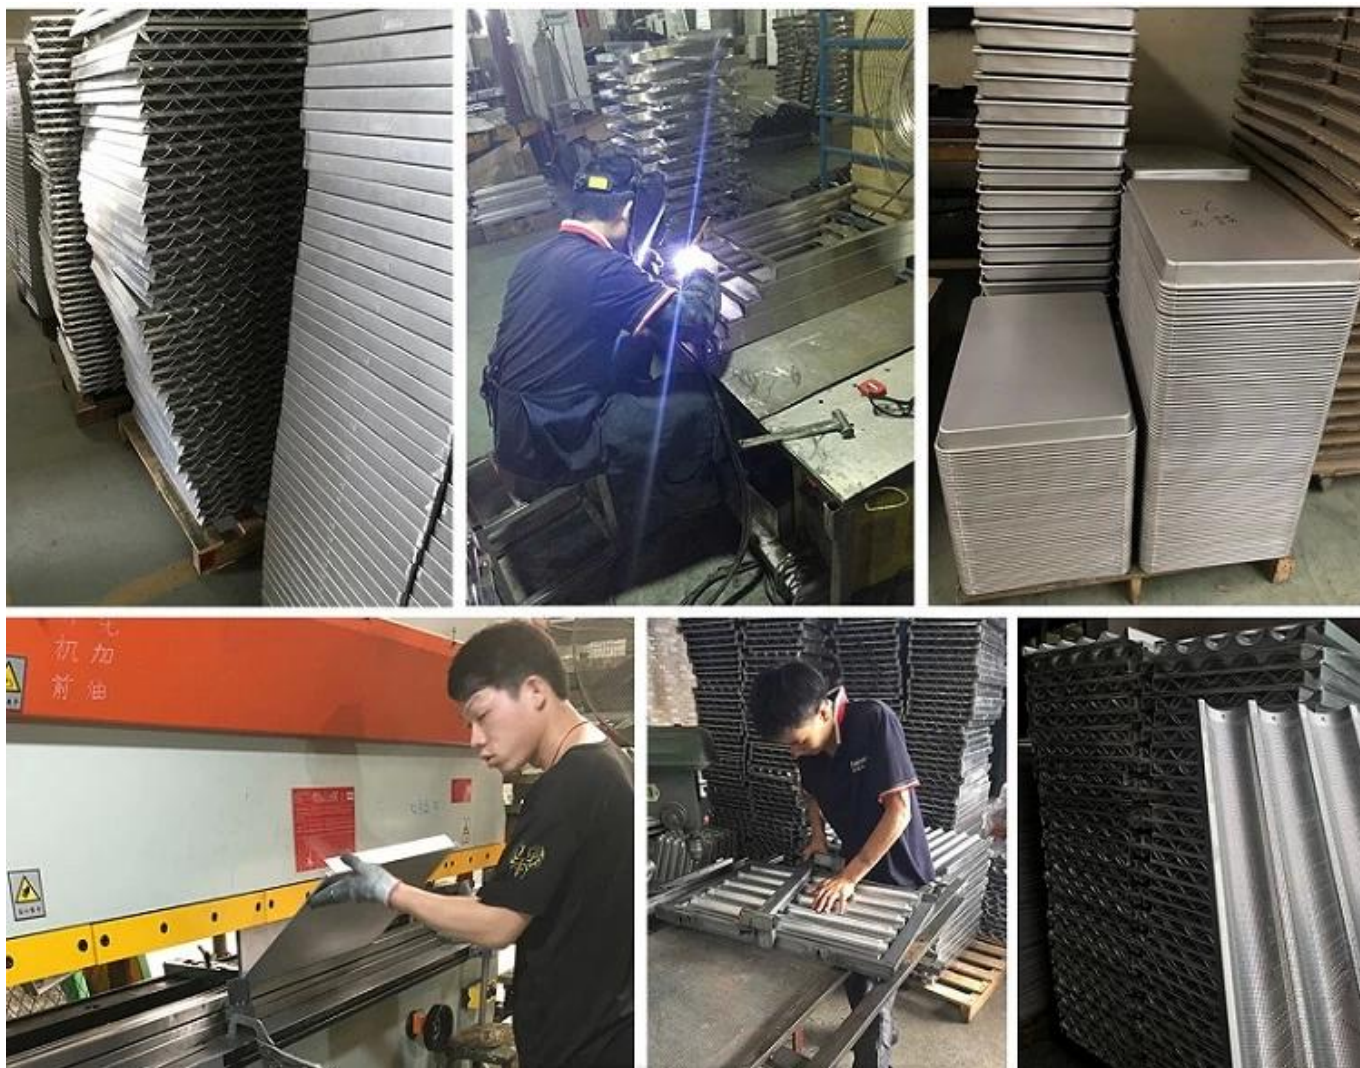

Kontaktiere uns

Zoe Lee		TSINGBUY INDUSTRY LIMITED FACTORY PLANET OEM & ODM - Bakeware and Customization	
Tel	+86 186 1186 6087	+86 0755-85234769	
Email	marketing@tsingbuy.com		
Skype	+86 186 1186 6087		
Whatsapp	+86 186 1186 6087		
Web	www.chinabakeware.com		
ADD	2 Floor B1 Building, No 22 Dafu Industry park, Guanlan, Longhua District, Shenzhen, China 518110