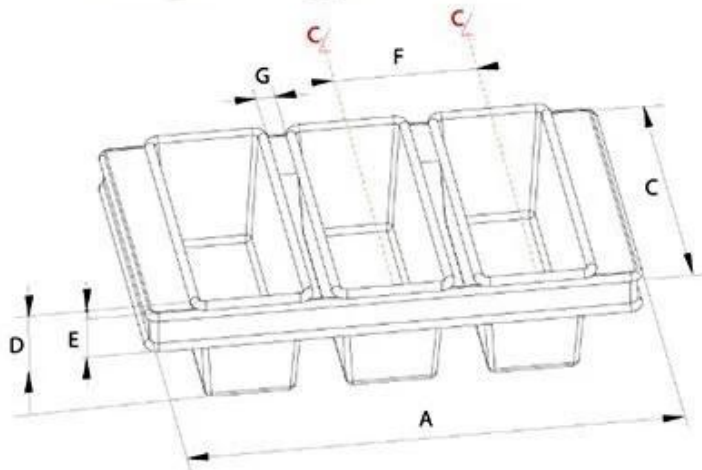

customized single loaf pan

Teflon coating

Silicone coating

Material:

Aluminum alloy

Aluminized steel

More Customized Strap Loaf Pans from Tsingbuy

Customized shape
Customized size
Rack matched

Customized Single Loaf Pan

- A.Top length of the item
- B.Top width of the item
- C.Bottom length of the item
- D.Bottom width of the item
- H.Height

Customized Strapped Loaf Pan Sets

- A.Overall Length
- C.Overall Width
- D.Depth
- E.Frame Height
- F.Center-to-center
- G.Pan Distance