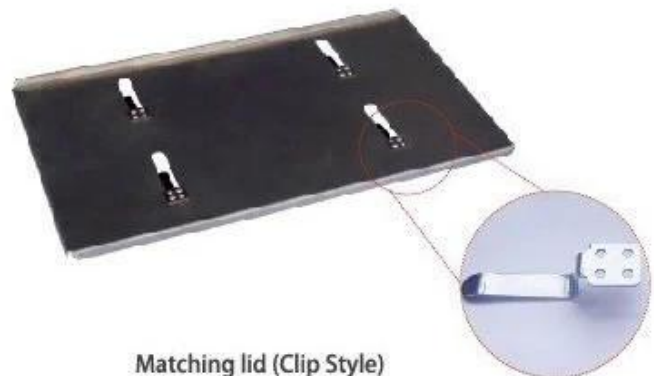

Customized Single Loaf Pan

- A.Top length of the item
- B.Top width of the item
- C.Bottom length of the item
- D.Bottom width of the item
- H.Height

Customized Strapped Loaf Pan Sets

- A.Overall Length
- C.Overall Width
- D.Depth
- E.Frame Height
- F.Center-to-center
- G.Pan Distance

Flat handle

Frame handle

no handle

Matching lid (Drop Style)

Matching lid (Clip Style)

Kontaktiere uns

Zoe Lee

TSINGBUY INDUSTRY LIMITED FACTORY PLANET
OEM & ODM - Bakeware and Customization