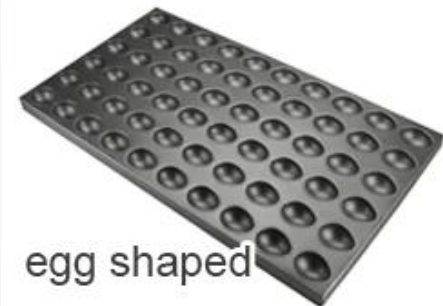

**Large Multi-mould Pans**  
800\*800mm, 400\*720mm

hot dog

hot dog

half-ball

donuts

egg shaped

flower

Madeleine