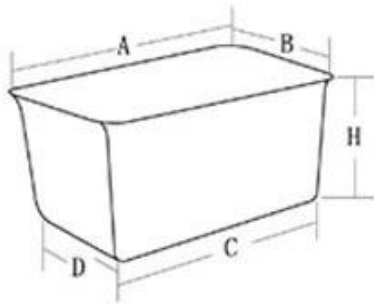

Customized shape

Customized size

Rack matched

3
8
5
g
A
n
t
i
~~H~~
~~S~~
~~T~~
~~R~~
~~O~~
~~S~~
o
t
p
f
a
n
n
e
4
5
g
A
n
t
i
h
~~H~~
~~S~~
~~T~~
~~R~~
~~O~~
o
t
p
f
a
n
n
e
6
g
A
n
t
i
h
~~H~~
~~S~~
~~T~~
~~R~~
~~O~~
o
t
p
f
a
n
n
e

Customized Single Loaf Pan

- A.Top length of the item
- B.Top width of the item
- C.Bottom length of the item
- D.Bottom width of the item
- H.Height

Customized Strapped Loaf Pan Sets

- A. Overall Length
- C. Overall Width
- D. Depth
- E. Frame Height
- F. Center-to-center
- G. Pan Distance