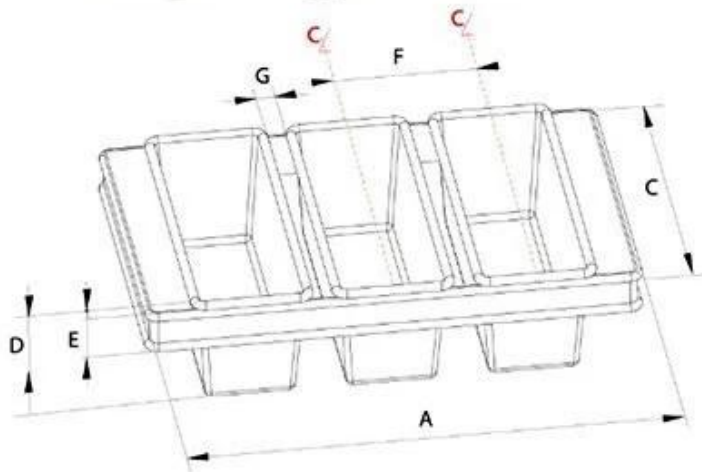

## Customized Single Loaf Pan

- A.Top length of the item
- B.Top width of the item
- C.Bottom length of the item
- D.Bottom width of the item
- H.Height

## Customized Strapped Loaf Pan Sets

- A.Overall Length
- C.Overall Width
- D.Depth
- E.Frame Height
- F.Center-to-center
- G.Pan Distance

Flat handle

Frame handle

no handle

Matching lid (Drop Style)

Matching lid (Clip Style)