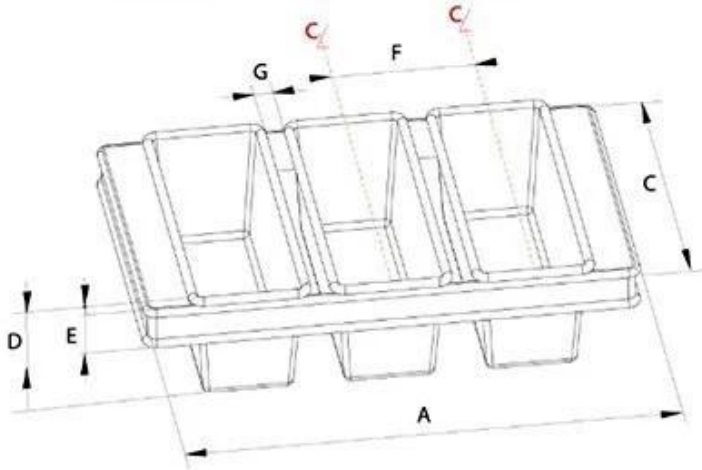

customized single loaf pan

More Customized Strap Loaf Pans from Tsingbuy

Customized Single Loaf Pan

- A.Top length of the item
- B.Top width of the item
- C.Bottom length of the item
- D.Bottom width of the item
- H.Height

Customized Strapped Loaf Pan Sets

- A.Overall Length
- C.Overall Width
- D.Depth
- E.Frame Height
- F.Center-to-center
- G.Pan Distance

Flat handle

Frame handle

no handle

Matching lid (Drop Style)

Matching lid (Clip Style)