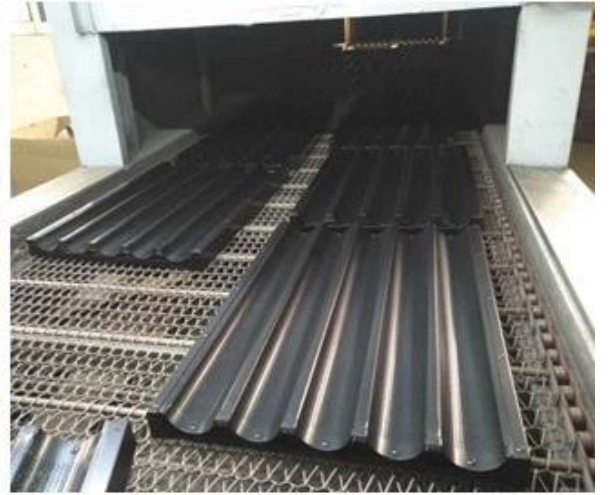

## Multi-mould Pan

Buckle Type

Commerical bakery use

Customized design welcome

Complete Platform Piece

Single Mould Buckled

Fit with Auto Bakery Machine

صور المصنع