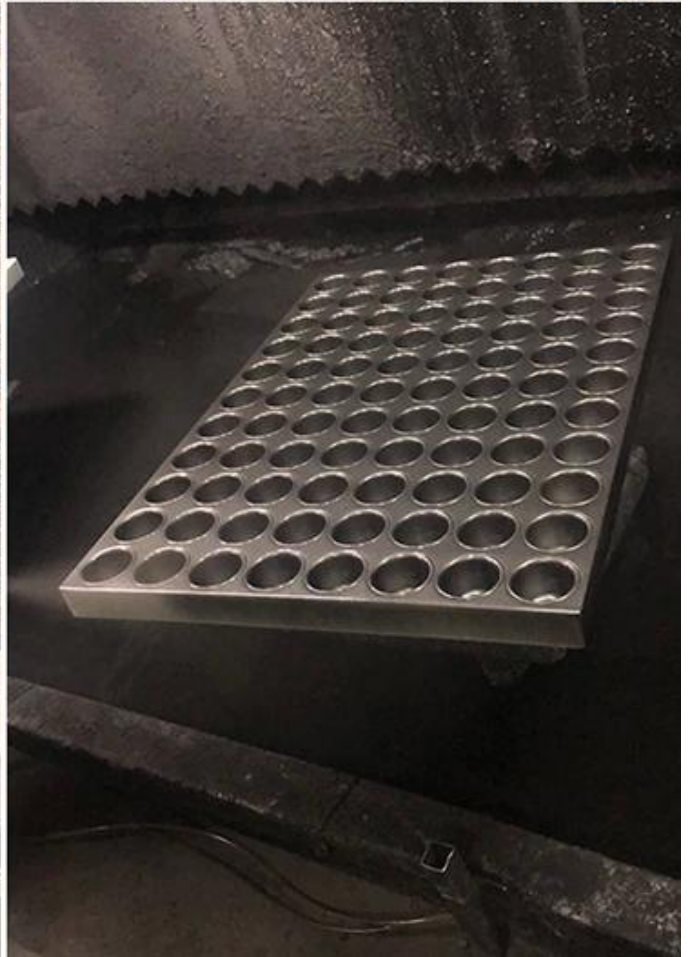

## Multi-mould Pan

Buckle Type

Commerical bakery use

Customized design welcome

Complete Platform Piece

Single Mould Buckled

Fit with Auto Bakery Machine

صور المصنع