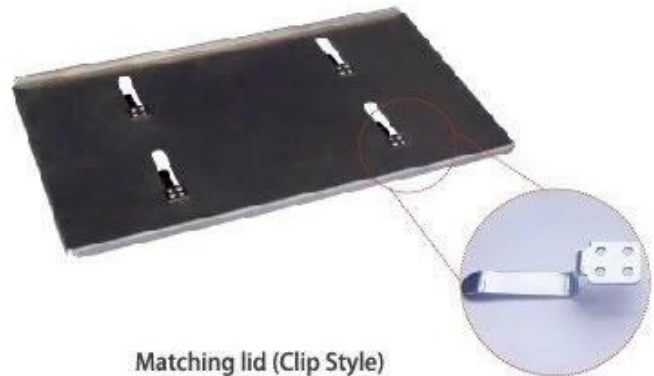

More Customized Strap Loaf Pans from Tsingbuy

Customized shape
Customized size
Rack matched

Customized Single Loaf Pan

- A.Top length of the item
- B.Top width of the item
- C.Bottom length of the item
- D.Bottom width of the item
- H.Height

Customized Strapped Loaf Pan Sets

- A.Overall Length
- C.Overall Width
- D.Depth
- E.Frame Height
- F.Center-to-center
- G.Pan Distance

Flat handle

Frame handle

no handle

Matching lid (Drop Style)

Matching lid (Clip Style)