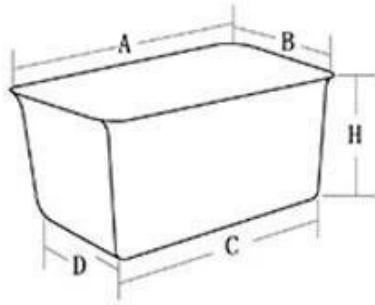

More Customized Strap Loaf Pans from Tsingbuy

Customized shape
Customized size
Rack matched

Customized Single Loaf Pan

- A.Top length of the item
- B.Top width of the item
- C.Bottom length of the item
- D.Bottom width of the item
- H.Height

Customized Strapped Loaf Pan Sets

- A.Overall Length
- C.Overall Width
- D.Depth
- E.Frame Height
- F.Center-to-center
- G.Pan Distance

Flat handle

Frame handle

no handle

Matching lid (Drop Style)

Matching lid (Clip Style)