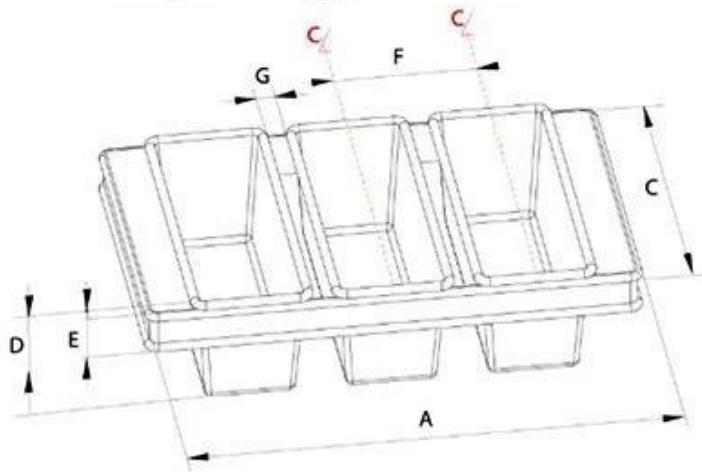

More Customized Strap Loaf Pans from Tsingbuy

Customized shape
Customized size
Rack matched

Customized Single Loaf Pan

- A.Top length of the item
- B.Top width of the item
- C.Bottom length of the item
- D.Bottom width of the item
- H.Height

Customized Strapped Loaf Pan Sets

- A.Overall Length
- C.Overall Width
- D.Depth
- E.Frame Height
- F.Center-to-center
- G.Pan Distance

Flat handle

Frame handle

no handle

Matching lid (Drop Style)

Matching lid (Clip Style)