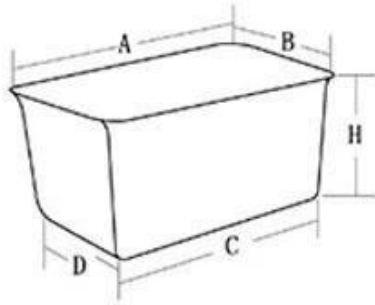

## More Customized Strap Loaf Pans from Tsingbuy

Customized shape  
Customized size  
Rack matched

## Customized Single Loaf Pan

- A.Top length of the item
- B.Top width of the item
- C.Bottom length of the item
- D.Bottom width of the item
- H.Height

## Customized Strapped Loaf Pan Sets

- A.Overall Length
- C.Overall Width
- D.Depth
- E.Frame Height
- F.Center-to-center
- G.Pan Distance

Flat handle

Frame handle

no handle

Matching lid (Drop Style)

Matching lid (Clip Style)