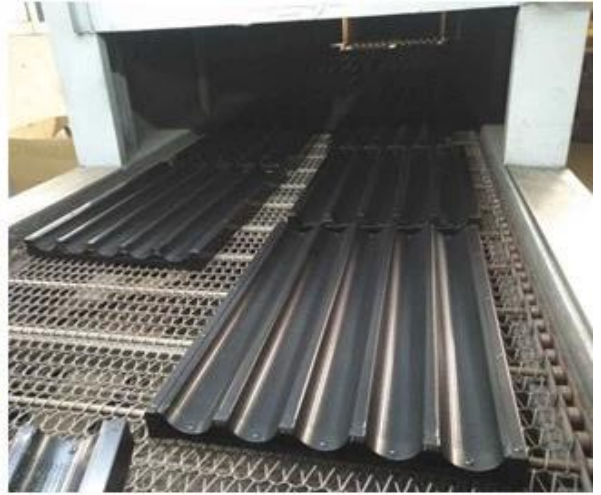

Our Factory

Our products have been exported to Europe, American, Australia/New Zealand, the Middle East, Asia, Africa and other areas.

...