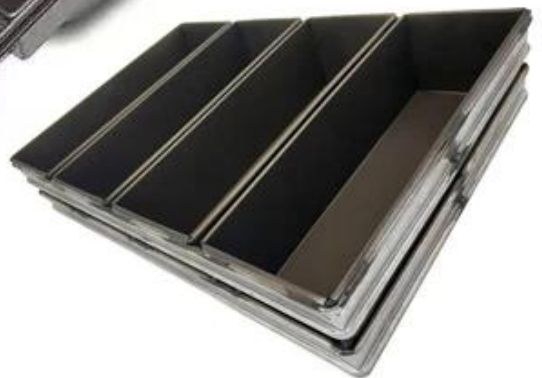

Teflon coating

Silicone coating

Material:

Aluminum alloy

Aluminized steel

## Customized Single Loaf Pan

- A.Top length of the item
- B.Top width of the item
- C.Bottom length of the item
- D.Bottom width of the item
- H.Height