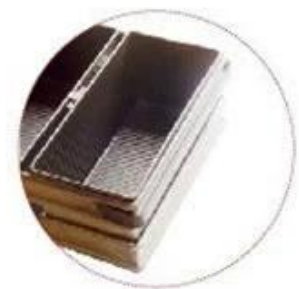

## Customized Single Loaf Pan

- A.Top length of the item
- B.Top width of the item
- C.Bottom length of the item
- D.Bottom width of the item
- H.Height

## Customized Strapped Loaf Pan Sets

- A.Overall Length
- C.Overall Width
- D.Depth
- E.Frame Height
- F.Center-to-center
- G.Pan Distance

Flat handle

Frame handle

no handle

Matching lid (Drop Style)

Matching lid (Clip Style)