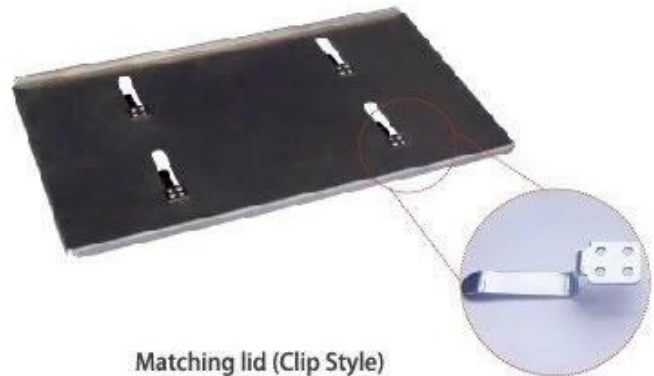

## Customized Single Loaf Pan

- A.Top length of the item
- B.Top width of the item
- C.Bottom length of the item
- D.Bottom width of the item
- H.Height

## Customized Strapped Loaf Pan Sets

- A.Overall Length
- C.Overall Width
- D.Depth
- E.Frame Height
- F.Center-to-center
- G.Pan Distance

Flat handle

Frame handle

no handle

Matching lid (Drop Style)

Matching lid (Clip Style)