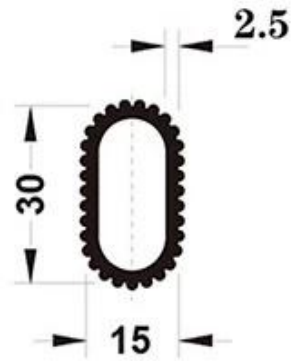

### Handle Length options

60cm

90cm

120cm

150cm

1.5mm thick aluminum alloy

## Handle Details

**Accordion**  
**Design inspiration**  
**Antiskid and beautiful**

2.5mm thickened  
aluminum material  
stronger and more load-bearing capacity

Color options: bronze-coloured and silvery color for options  
Length options: 60/90/120/150cm  
a plastic hook at the end of handle for easier storage.