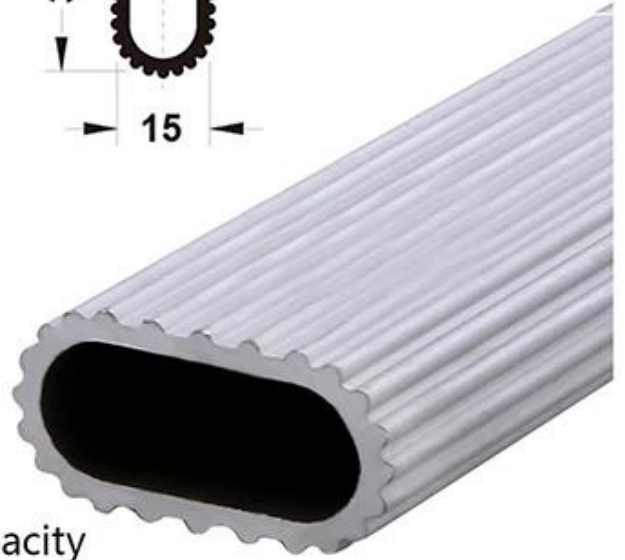

- **المقبض والمجرفة**

تصميم قابل للفصل يوفر مساحة التعبئة ويقلل من تلف الشحن. مسامير الفولاذ المقاوم للصدأ هي أكثر دواما. طول المقبض اختياري وفقاً لاحتياجاتك.

### Shovel options

round shovel, not perforated, anodized surface

30cm square shovel, not perforated, anodized surface

30cm square shovel, perforated, anodized surface

30cm square shovel, perforated, nonstick surface

### Handle Length options

60cm

90cm

120cm

150cm

1.5mm thick aluminum alloy

## Handle Details

**Accordion**  
**Design inspiration**  
**Antiskid and beautiful**

2.5mm thickened  
aluminum material  
stronger and more load-bearing capacity

Color options: bronze-coloured and silvery color for options  
Length options: 60/90/120/150cm  
a plastic hook at the end of handle for easier storage.