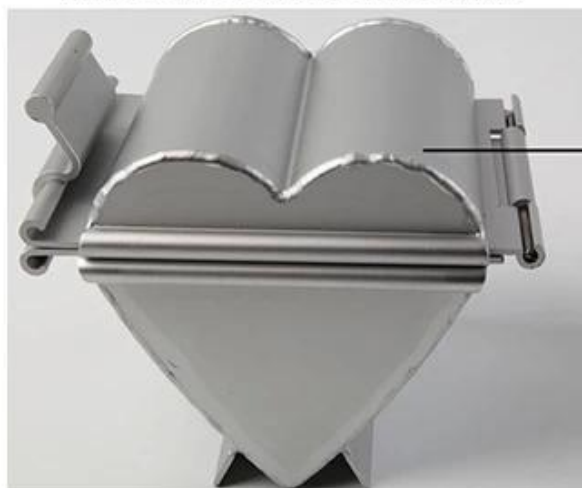

### صور المنتج من اسطوانة شكل قلب رغيف الخبز الخبز عموم نخب ساندويتش العفن مع غطاء

S round shape  
Outer size: 115x115x85mm  
Inner size: Dia80x100mm

L round shape  
outer size: 115x135x105mm  
inner size: dia100x100mm

S heart shape  
outer size: 115x125x90mm  
inner size: 86x86x100mm

L heart shape  
outer size: 115x140x110mm  
inner shape: 105x100x100mm

1.8mm thick aluminum alloy

anodized surface

drop-on-off cover for easier demoulding