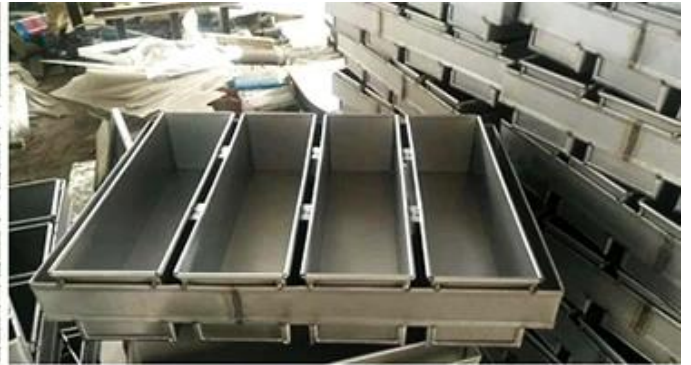

Loaf Pan

Tsingbuy Industry Limited