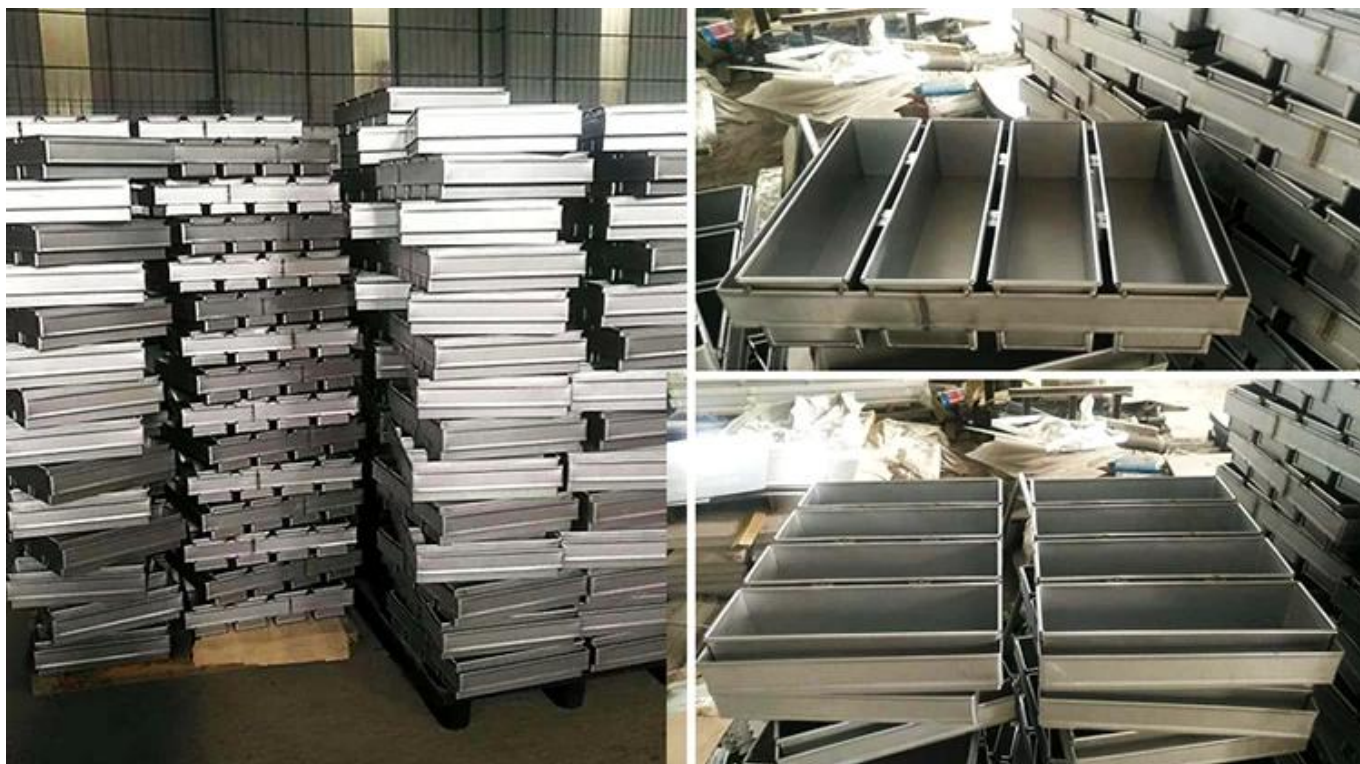

More Customized Strap Loaf Pans from Tsingbuy

Customized shape
Customized size
Rack matched

الرغيف عموم الصور المصنع

Loaf Pan

Tsingbuy Industry Limited

اتصل بنا

 Zoe Lee	TSINGBUY INDUSTRY LIMITED FACTORY PLANET OEM & ODM - Bakeware and Customization	
 Tel	+86 186 1186 6087	+86 0755-85234769
 Email	marketing@tsingbuy.com	
 Skype	+86 186 1186 6087	
 Whatsapp	+86 186 1186 6087	
 Web	www.chinabakeware.com	
 ADD	2 Floor B1 Building, No 22 Dafu Industry park, Guanlan, Longhua District, Shenzhen, China 518110	