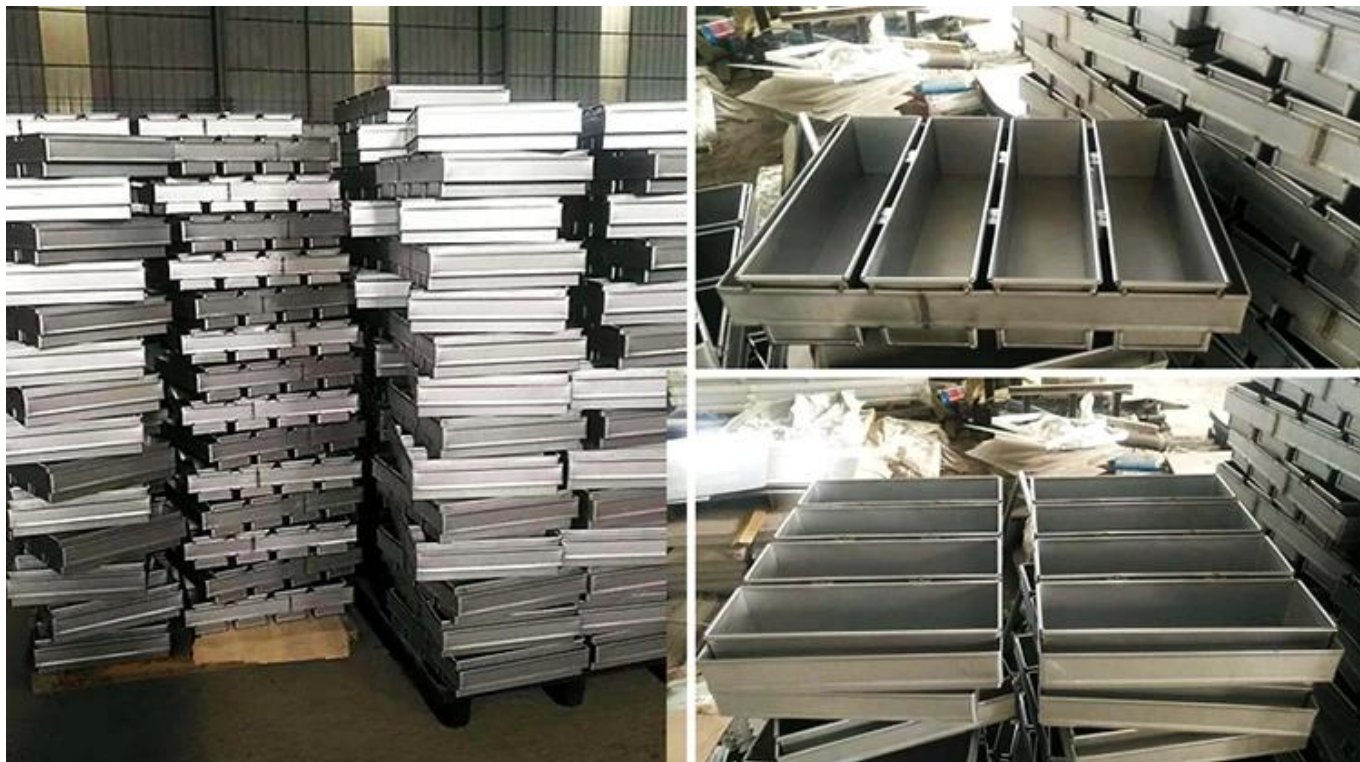

More Customized Strap Loaf Pans from Tsingbuy

customized single loaf pan

مرحبا بكم لزيارتنا ، [حزام رغيف عموم المورد](#)

اتصل بنا

 Zoe Lee	TSINGBUY INDUSTRY LIMITED FACTORY PLANET OEM & ODM - Bakeware and Customization	
 Tel	+86 186 1186 6087	+86 0755-85234769
 Email	marketing@tsingbuy.com	
 Skype	+86 186 1186 6087	
 Whatsapp	+86 186 1186 6087	
 Web	www.chinabakeware.com	
 ADD	2 Floor B1 Building, No 22 Dafu Industry park, Guanlan, Longhua District, Shenzhen, China 518110	