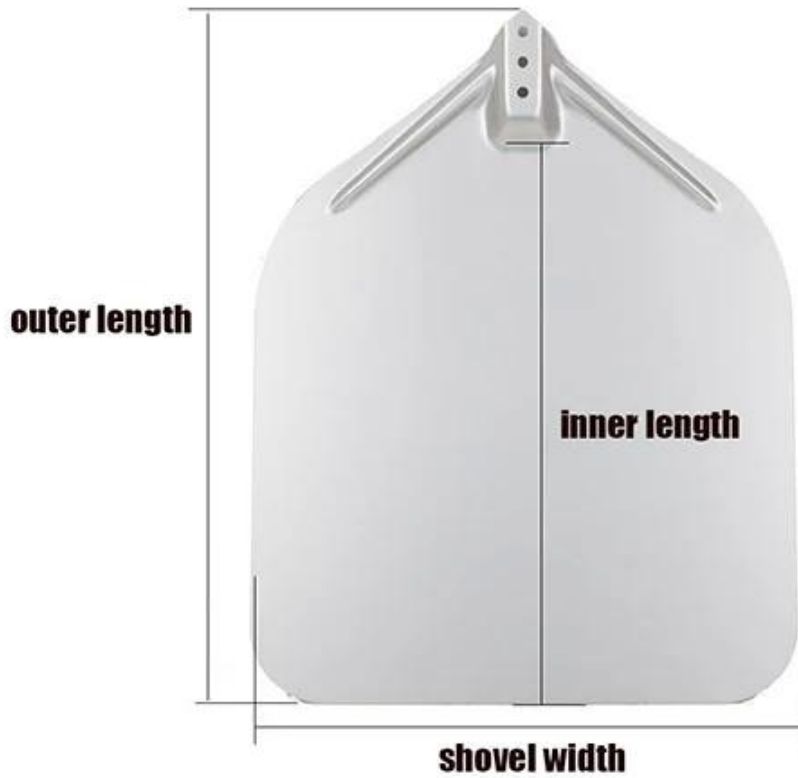

مجرفة بيتزا من الألومنيوم بمقبض خشبي قابل للفصل

# Product Size

---

Size options ( inner length*width*outer length)	thickness	handle length
30cm shovel (300*300*400mm)	1.5mm	60/40cm (wood)
30cm shovel (360*350*455mm)	1.5mm	60/40cm (wood)

**1.5mm thick aluminum alloy**  
**High temperature resistance to 300°C**