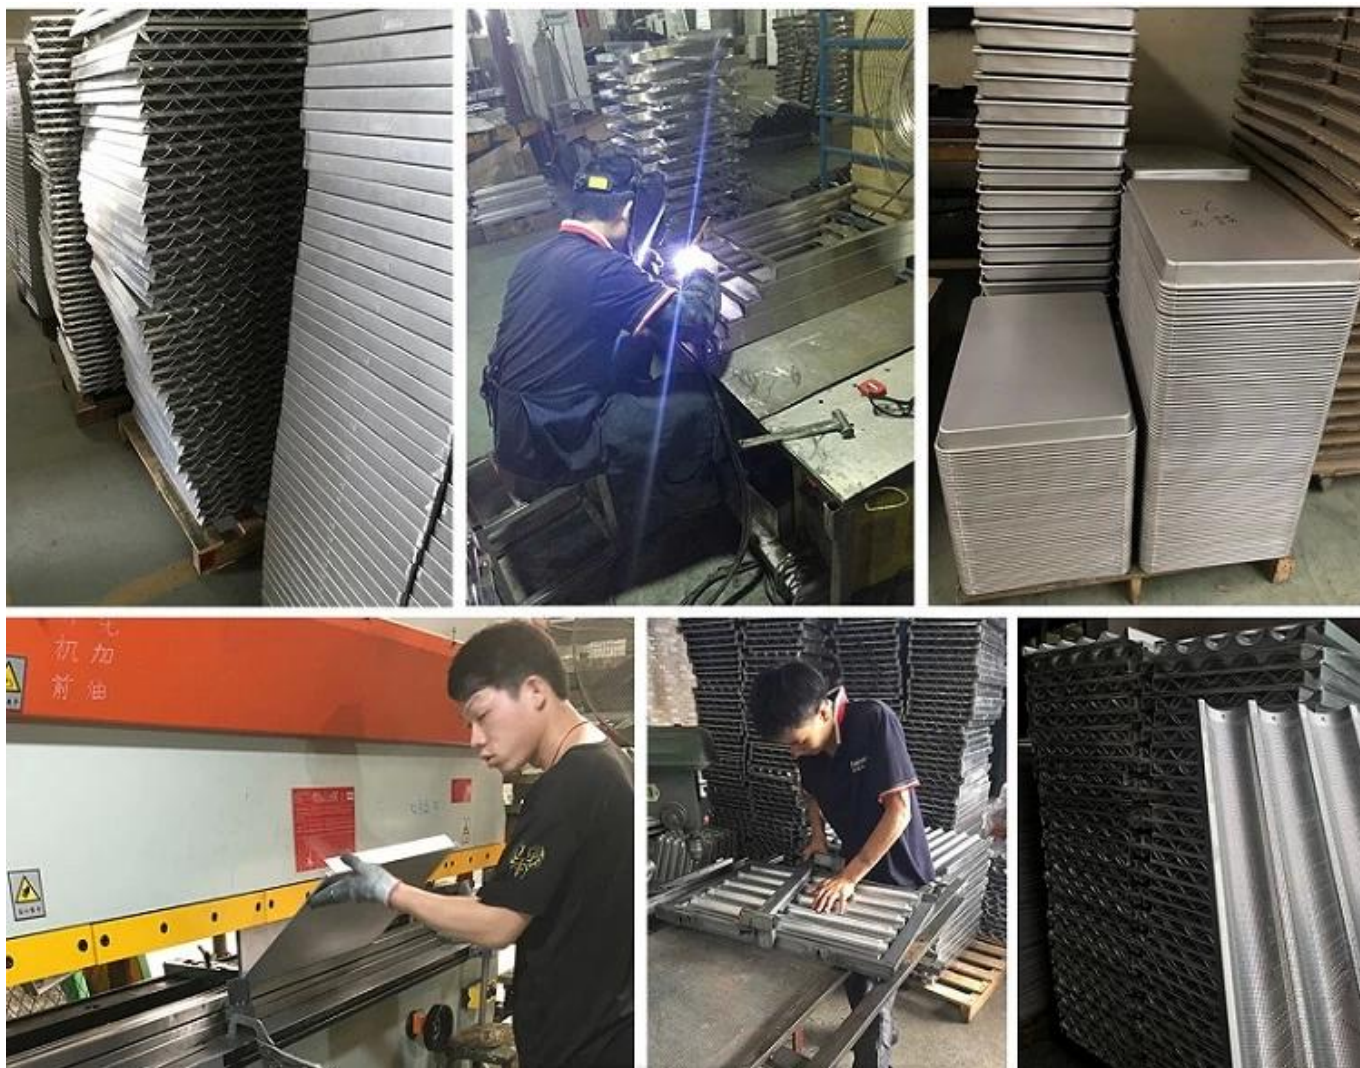

اتصل بنا

Zoe Lee		TSINGBUY INDUSTRY LIMITED FACTORY PLANET OEM & ODM - Bakeware and Customization	
Tel	+86 186 1186 6087	+86 0755-85234769	
Email	marketing@tsingbuy.com		
Skype	+86 186 1186 6087		
Whatsapp	+86 186 1186 6087		
Web	www.chinabakeware.com		
ADD	2 Floor B1 Building, No 22 Dafu Industry park, Guanlan, Longhua District, Shenzhen, China 518110